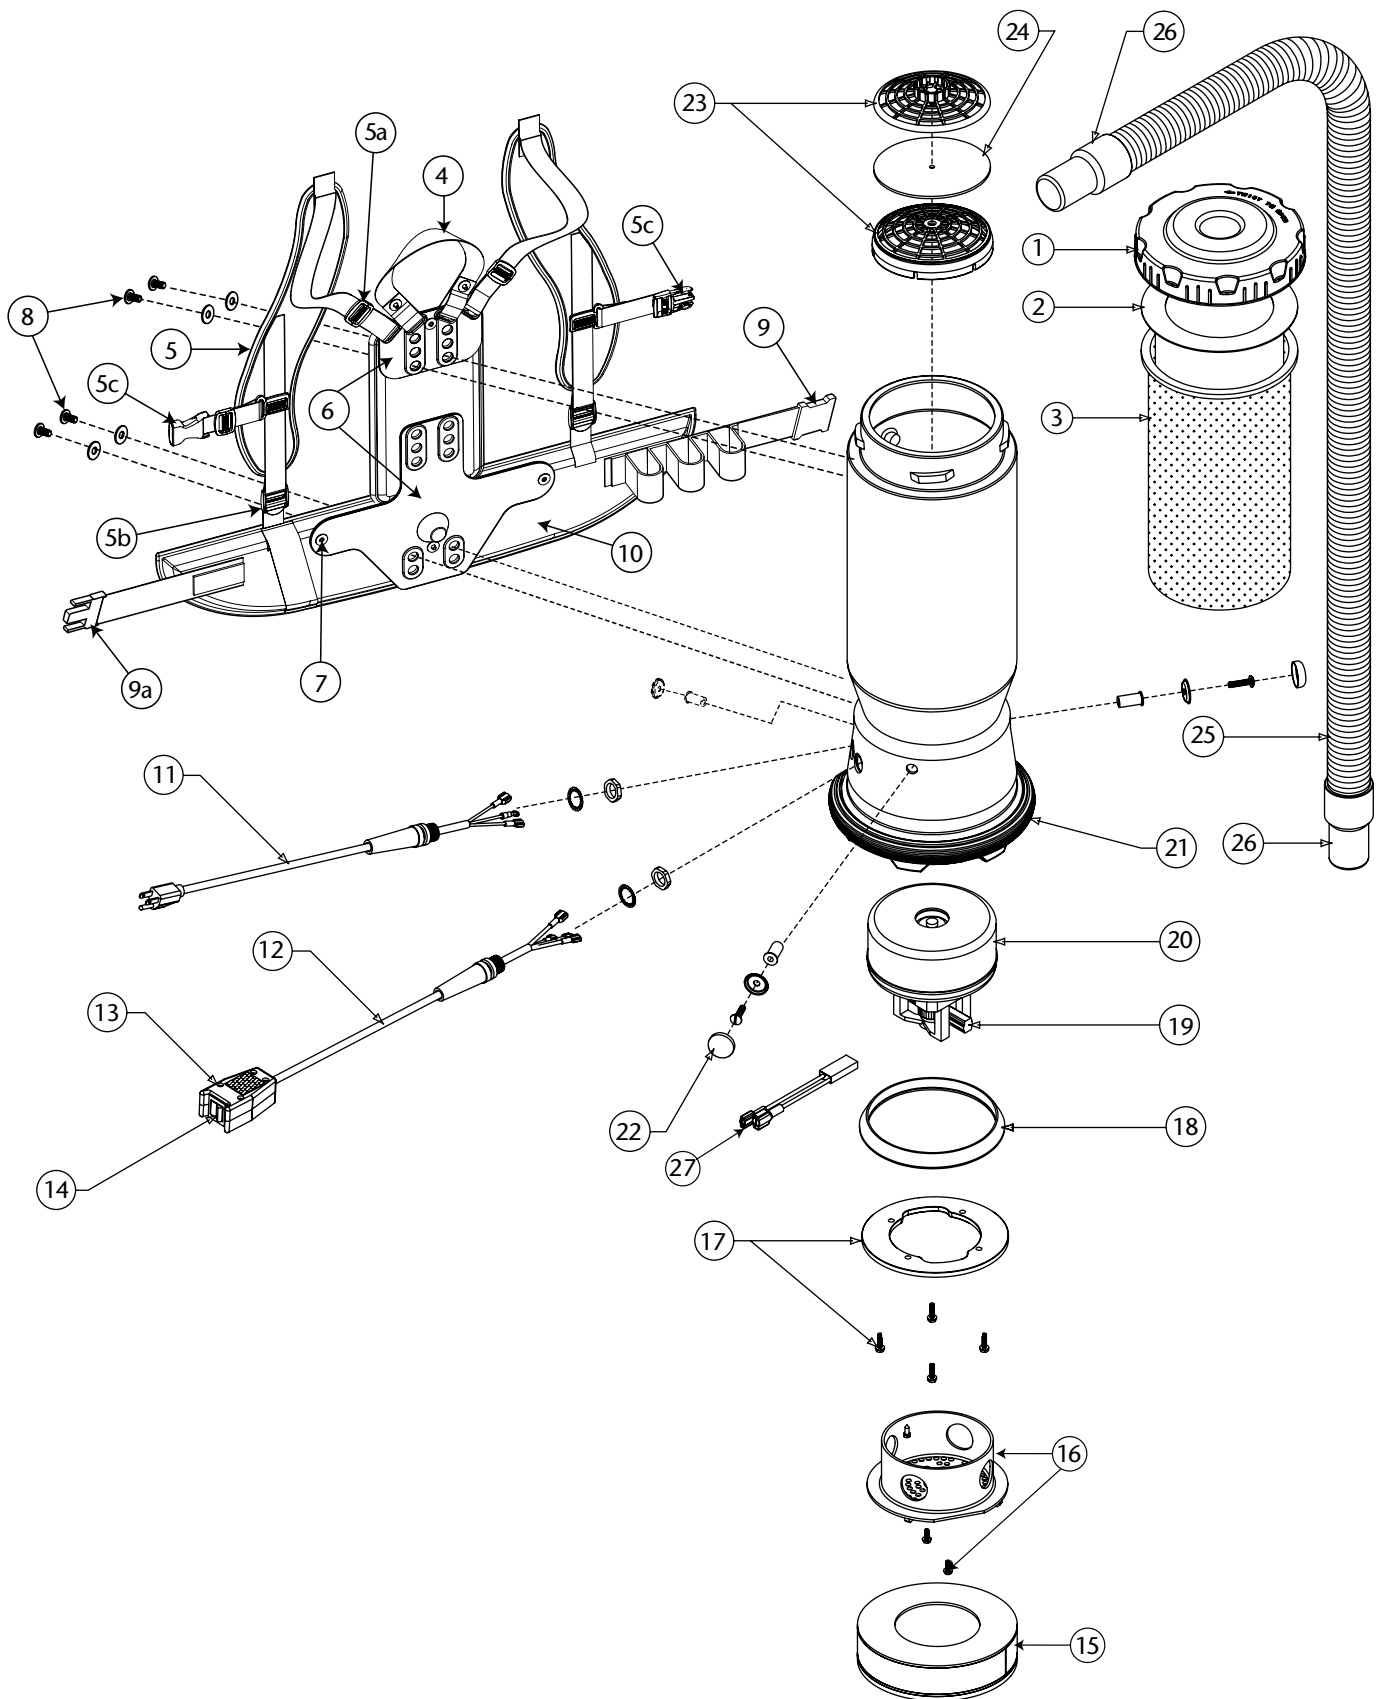

PROVAC & AVIATIONVAC PARTS

PROVAC & AVIATIONVAC PARTS

No.	Product Name	Qty	List Price
1	104273 Twist Cap (Black)	1 ea.	\$ 25.41
2	100431 496 Sq. In. Intercept Micro Filter	10/pk	15.00
3	100564 Micro Cloth Filter	1 ea.	21.95
4	101737 Carry Handle w/Rivet and Washer Set	1 set	7.51
5	100356 Shoulder Strap Assembly (includes: #5a, 5b, 5c)	1 set	15.02
5a	100358 Shoulder Strap Plastic Adjustment (Top)	1 ea.	.87
5b	100357 Shoulder Strap Plastic Adjustment (Bottom)	1 ea.	.87
5c	103627 Sternum Strap Buckles (Latch and Keeper)	1 set	1.85
6	105046 Backplate (includes: #7)	1 ea.	23.10
7	100375 Barrel Nut Connection Set for Backplate (Replacement)	1 set	5.20
8	100716 Backplate (Black) Connection Set: 4 Screws w/Washers	1 set	11.55
9	103963 Waist Belt Keeper	1 ea.	6.36
9a	100364 Waist Belt Latch	1 ea.	6.36
10	100359 Waist Belt (includes: #9, 9a)	1 ea.	34.65
	100354 Strap Assembly Complete (includes: #5, 5a, 5b, 5c, 9, 9a, 10)	1 set	46.20
	103166 Backplate System Complete (includes: #4, 5, 5a, 5b, 6, 7, 8, 9, 9a, 10)	1 set	57.75
11	100641 Power Cord (18" 16/3) Assembly	1 set	16.75
12	101610 Switch Cord Assembly Complete (includes: #12, 13, 14)	1 set	32.34
	101714 Switch Cord w/Crimps	1 ea.	11.55
	101715 Switch Cord w/Crimps (AviationVac)	1 ea.	11.55
	101717 Switch Cord Assembly Complete w/Switch and Box (AviationVac)	1 ea.	32.34
13	101472 Switch Box w/Velcro and New Lamb Switch	1 set	20.79
14	106066 On/Off Switch (Must be Used with 106287)	1 ea.	6.29
	106287 Switch Box w/Velcro and Screws	1 ea.	.84
15	105800 Sound Muffler	1 ea.	20.79
16	105044 Motor Shroud Cover with Screws (2 Screws)	1 set	19.80
17	100335 Motor Compression Ring w/Screws	1 set	9.82
	100378 Compression Ring Screw Set: 4 Screws	1 set	2.60
18	100014 Tetraseal	1 ea.	10.40
19	105697 Carbon Brush Set for ProVac Motor (Domel Motor)	1 set	18.48
	100424 Carbon Brush Set for ProVac Motor (Ametek Motor)	1 set	15.02
	100173 Carbon Brush Set for 400 Hz Motor (AviationVac)	1 set	21.95
20	105720 Motor/Fan (120 V) w/Crimps for ProVac	1 ea.	79.70
	100420 Motor/Fan (220 V) w/Crimps for ProVac	1 ea.	86.63
	100171 Motor/Fan w/Rectifier and Crimps (400Hz) (ProVac AviationVac)	1 set	109.73
	100174 Motor Rectifier (ProVac AviationVac)	1 ea.	25.41
	100379 Motor Ground Connection and Wire Clamp Set w/Screws	1 set	5.20
	100380 Motor Crimp Set: 5 Female, 3 Male, Ground Crimp Connector	1 set	9.24
21	100586 Bottom Bumper	1 ea.	6.36
22	100368 Motor Mounting System Set: 3 Well Nuts, 3 Bolts, 3 Washers, 3 Covers	1 set	11.55
23	100030 Dome Filter w/Foam Media	1 ea.	6.93
24	100343 Foam Filter Media for Dome Filter	1 ea.	1.16
	101220 High Filtration Disk (Optional)	2/pk	9.70
25	100505 Static-Dissipating Hose (Black) w/Cuffs 1½"	1 ea.	23.05
	103237 Static-Dissipating Hose (AviationVac) 1¼" (Black)	1 ea.	23.05
26	100694 Replacement Swivel Cuff (Black) 1½"	1 ea.	4.20
	102715 Replacement Double Swivel Elbow Cuff 1¼" (Black) (AviationVac)	1 ea.	8.03
	103279 Replacement Swivel Cuff 1¼" (Black) (AviationVac)	1 ea.	5.72
27	103476 Thermal Protector	1 ea.	12.67
	101678 50' Extension Cord (Not Shown)	1 ea.	22.00