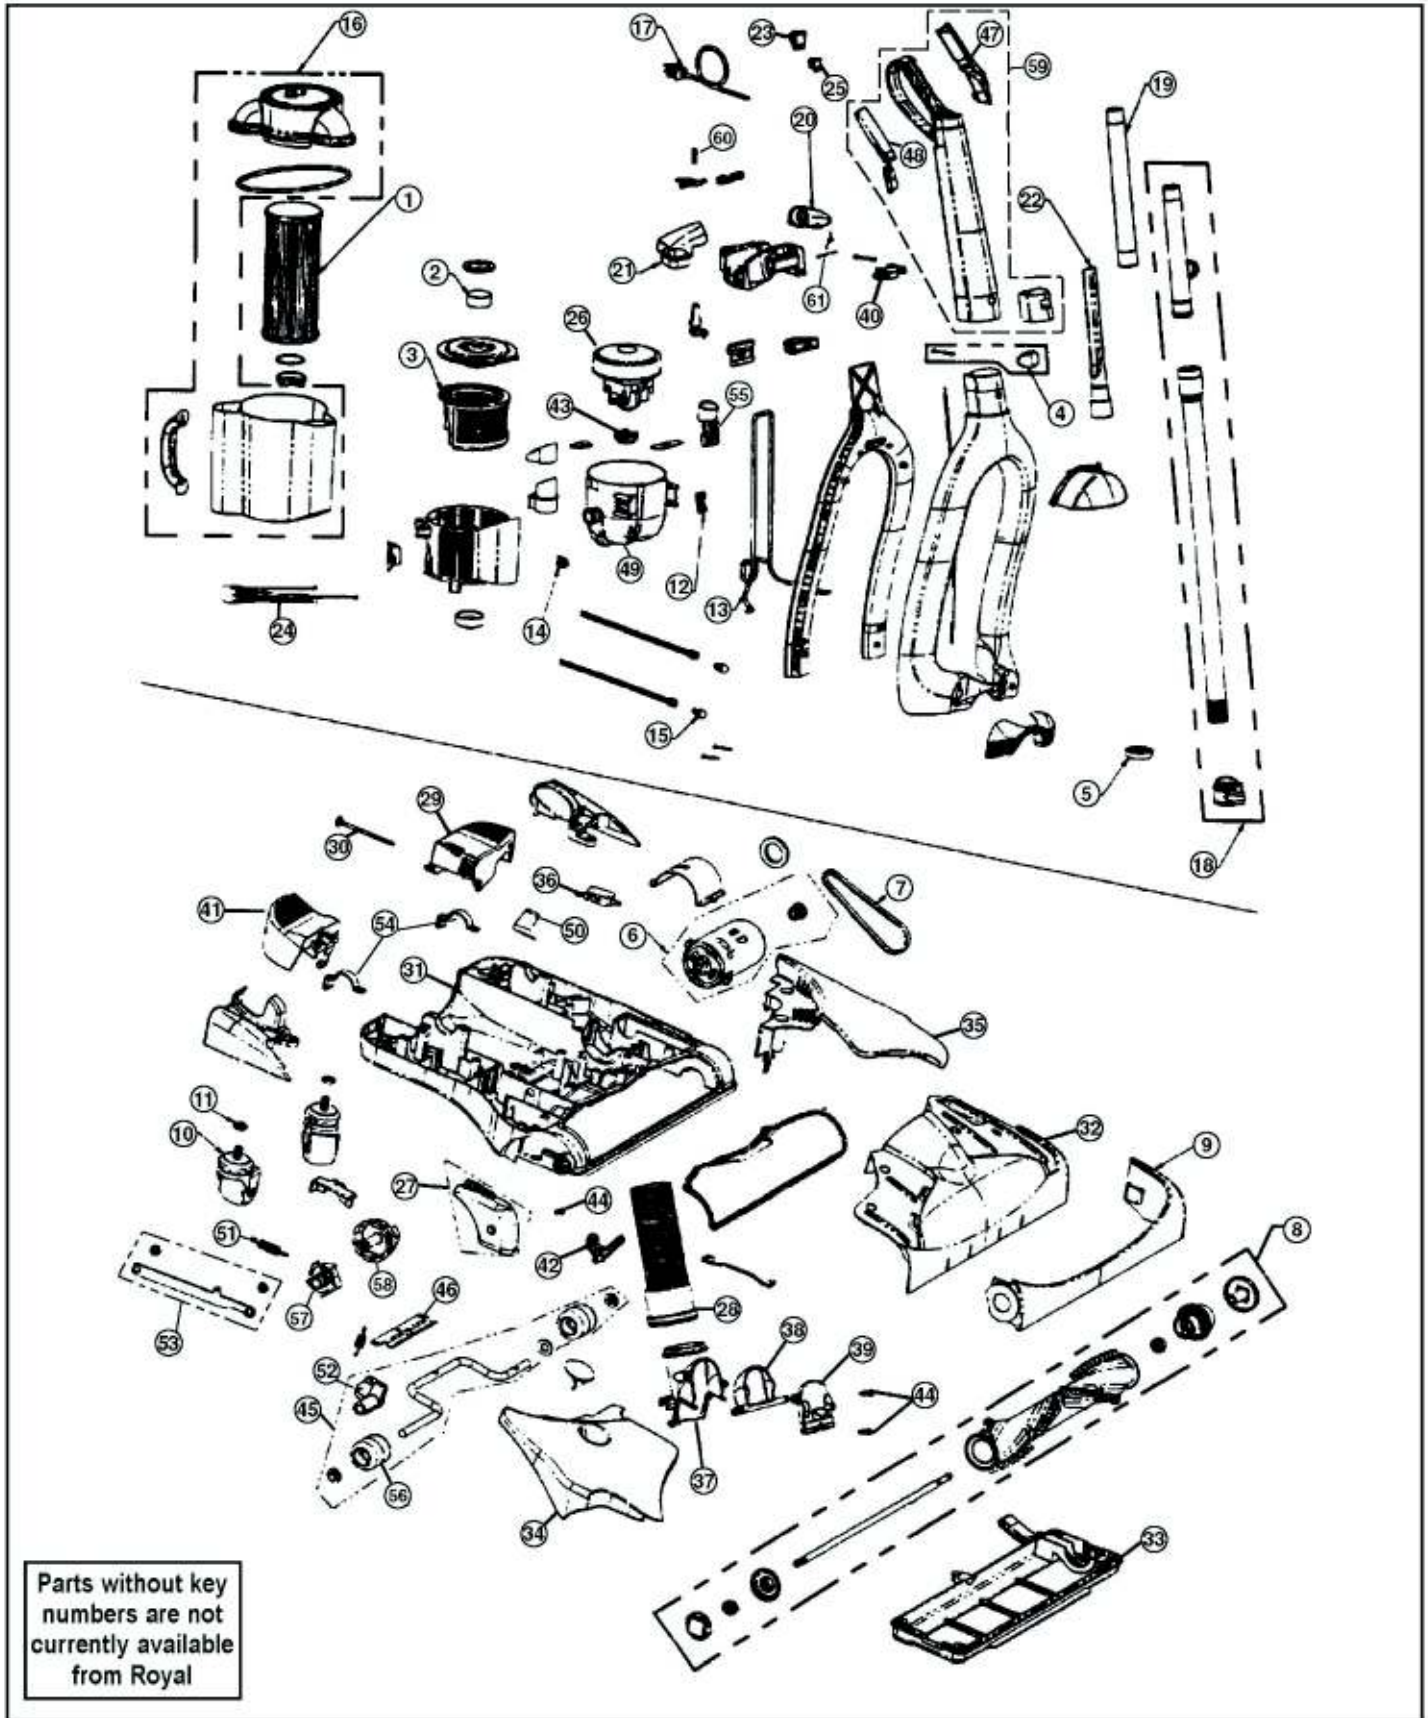

ROYAL Original & Replacement

DIRT DEVIL PLATINUM FORCE UPRIGHT Models 091200, 091210, 091400

Original & Replacement **ROYAL**

DIRT DEVIL PLATINUM FORCE UPRIGHT Models 091200, 091210, 091400

KEY	PART NO.	DESCRIPTION	KEY	PART NO.	DESCRIPTION
1	RO-860211	Permafilter Ass'y	32	RO-912325	Brush Window Guard series A, B
2	RO-860033	secondary Foam Filter series A	32	RO-912329	Brush Window Guard series C And Later
3	RO-860057	HEPA Filter Ass'y	33	RO-912330	Lower Nozzle Guard
3	ROR-1820	HEPA Filter Ass'y FX	34	NLA	Nozzle Cover Left 091200, 091210
4	RO-912070	Handle screw / Fastener	34	RO-912345-A	Nozzle Cover Left 091400
5	NLA	Hose Adapter Gasket	35	NLA	Nozzle Cover Right 091200, 091210
6	NLA	Brush Motor Ass'y series A, B	35	RO-912350-A	Nozzle Cover Right 091400
6	RO-912437	Brush Motor Ass'y series C And Later	36	RO-912495	Brushroll Microswitch
7	RO-912425	Geared Belt series A, B	37	NLA	dirt Passage
7	RO-912427	Geared Belt series C And Later	38	RO-912237	Nozzle door
8	NLA	Brushroll Ass'y series A, B	39	RO-912317	dirt Passage Cover
8	RO-912347	Brushroll Ass'y series C And Later	40	NLA	Wand Clip
9	RO-912335	Bumper	41	NLA	Height Adjustment Pedal
10	RO-912370	Caster	42	NLA	Linkage Actuator
11	RO-863054	Caster Pal Nut	43	NLA	Motor Grommet
12	RO-912055	Cord Wrap Pivot Bracket	44	RO-720430	screw - Combo Head
13	RO-912170	Wireform Cord Wrap	45	NLA	Front Wheel Assy
14	RO-912375	Handle stop	46	RO-912395	Wireform Clamp
15	NLA	Light Bulb	47	RO-912005	Handle Grip Left
16	RO-912095	dirt Cup With Lid And Graphics	48	RO-912010	Handle Grip Right
17	RO-912190	32' Power Cord	49	RO-912271	Motor Housing
18	RO-912460	Hose Ass'y	50	NLA	Handle Release spring
19	RO-912465	Wand	51	RO-912517	Height Adjustment Return spring
20	RO-912165	Upholstery Tool	52	NLA	Cam Follower
21	NLA	dusting Tool Ass'y	53	RO-912390	Height Adjustment Link
22	RO-912470	Crevice Tool	54	RO-912085	Pivot Clamp
23	RO-912045	Brushroll switch	55	RO-912455	Wand Adaptor
24	RO-912175	Rectifier Ass'y	56	RO-912410	Height Adjustment Wheel
25	RO-912040	Main Off/On switch	57	RO-912510	Ratchet Wheel
26	NLA	Blower Motor series A, B, C	58	RO-912415	Height Adjustment Cam
26	NLA	Blower Motor	59	NLA	Upper Handle Assembly
27	RO-912300	edge Cleaner Ass'y	60	RO-912145	Release Latch spring
28	RO-912250	Lower Hose Ass'y	61	RO-912130	Tool Caddy Hinge Pin
29	NLA	Handle Release Pedal	RO-912230		Nozzle door spring
30	NLA	Handle Release Pin	RO-912520		dirt sensor 091400
31	RO-912320	Nozzle Base Ass'y series A, B			
31	NLA	Nozzle Base Ass'y series C And Later			