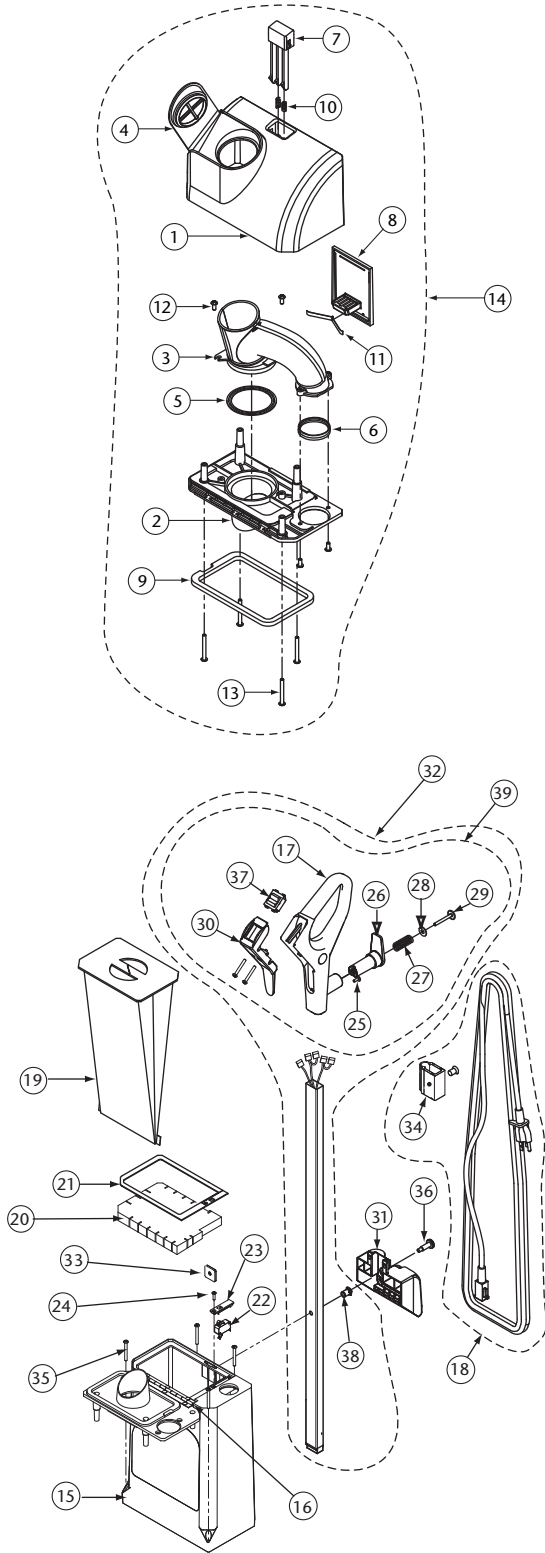

PROFORCE 1500 PARTS

No.	Product Name	Qty	List Price
1	104569 Cover, Bag Housing, Grey	1 ea.	$16.54
2	104570 Plate, Bag Cover Nozzle	1 ea.	5.51
3	104571 Duct, Crossover, Bag Cover	1 ea.	7.89
4	104574 Plug, Access Port	1 ea.	3.31
5	104575 Seal, Crossover Duct/Bag Cover Nozzle Plate, Lower	1 ea.	2.21
6	104576 Seal, Crossover Duct, Inlet	1 ea.	2.21
7	104232 Latch, Release, Bag Cover	1 ea.	4.41
8	104243 Flex Plate, Bag Cover Latch	1 ea.	2.43
9	104241 Seal, Gasket, Bag Cover	1 ea.	2.43
10	104233 Spring, Release Button, F/Bag Cover Latch	2/pk	2.21
11	104242 Spring, Bag Cover Latch	1 ea.	3.31
12	104577 Screw, Phillips, 4mm x 9.5mm	4/pk	2.16
13	104493 Screw, Phillips, 4mm x 38mm	4/pk	4.05
14	105491 Filter Cover Kit, w/Riveted Hinge and 6 Rivets (includes: #1-13)	1 kit	38.81
15	104739 Bag Housing Assembly, Grey, w/Riveted Hinge and Decal Includes Bag Cover Nozzle Plate	1 ea.	39.69
16	104491 Rivet F/Bag Housing Assembly	6/pk	3.31
17	104255 Handle w/Over Mold and Decal	1 ea.	22.05
18	104284 Cord, Power Clasp, 50' Yellow (includes: #34)	1 ea.	33.96
19	103483 Intercept Micro Filter	10/pk	10.99
20	104281 Filter, Motor Intake	1 ea.	2.89
21	104738 Seal, Gasket, Bag Housing	1 ea.	2.43
22	104283 Switch, Filter, Lock-Out	1 ea.	10.31
23	104282 Cover, Switch, Filter Lock-out	1 ea.	2.43
24	105075 Screw, Phillips, 2.9mm x 13mm, F/Switch Cover	1 ea.	3.94
25	104509 Screw, Phillips, F/Handle Assembly M4 x 10mm x .07 Pitch	1 ea.	2.21
26	104268 Bracket, Cord Wrap	1 ea.	4.41
27	104269 Spring, Compression, Cord Wrap Bracket	1 ea.	2.43
28	104270 Washer, Compression Spring, Cord Wrap Bracket	1 ea.	1.10
29	104271 Screw, Cord Wrap, 4mm x 35mm Phillips Round Head	1 ea.	2.21
30	105090 Handle Bezel w/Screws	1 ea.	7.74
31	104741 Handle, Carry	1 ea.	4.85
32	105114 Handle, Tube Assembly Complete (includes: #17, 25, 26, 27, 28, 29, 30, 36, 38, 39)	1 kit	60.03
33	104259 Plate, Handle Nut	1 ea.	1.22
34	105091 Clasp, Strain Relief	1 ea.	6.07
35	104493 Screw, Phillips, 4.2mm x 35mm	4/pk	4.05
36	104266 Screw, Handle Assembly	1 ea.	1.35
37	105147 Switch, Rocker, On/Off	1 ea.	13.23
38	104264 Bushing, Handle Tube	1 ea.	1.22
39	105501 Handle Kit (includes: #17, 25, 26, 27, 28, 29, 30, 38)	1 kit	39.69