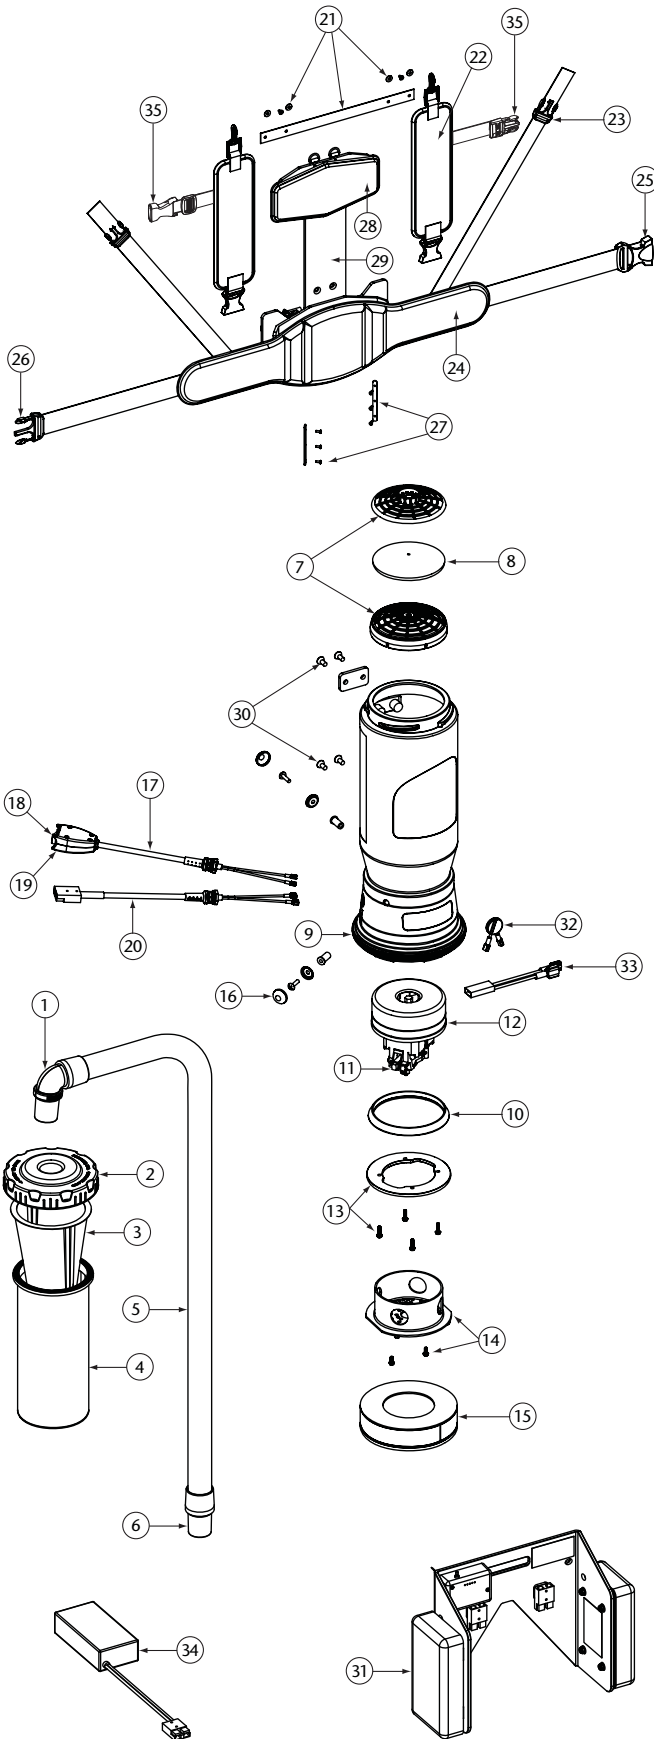

GOVAC BP PARTS

No.	Product Name	Qty	List Price
1	102715 Replacement Swivel Elbow Cuff (Black) 1 1/4"	1 ea.	$8.99
2	104273 Twist Cap, Black	1 ea.	27.48
3	100431 496 Sq In Intercept Micro Filter	10 pk	15.29
4	100564 Micro Cloth Filter	1 ea.	23.29
5	103237 Static-Dissipating Hose (Black) w/Cuffs 1 1/4"	1 ea.	24.93
6	103279 Replacement Swivel Cuff (Black) 1 1/4"	1 ea.	6.37
7	100030 Dome Filter w/ Foam Media	1 ea.	7.50
8	100343 Foam Filter Media for Dome Filter	1 ea.	1.26
9	100586 Bottom Bumper	1 ea.	6.88
10	100014 Tetraseal	1 ea.	11.25
11	103731 Carbon Brush Set	1 set	17.74
12	106831 Motor/Fan (36VDC) w/Crimps	1 ea.	237.33
13	100335 Motor Compression Ring w/Screws	1 ea.	10.62
	100378 Compression Ring Screw Set: 4 Screws	1 set	2.81
14	105044 Motor Shroud Cover w/ Screws	1 ea.	21.41
15	105800 Sound Muffler	1 ea.	22.99
16	100368 Motor Mounting System Set: 3 well nuts, 3 screws, 3 washers, 3 caps	1 set	12.49
17	106832 Switch Cord Assembly Complete (includes: #18,19)	1 ea.	34.98
18	106066 On/Off Switch	1 ea.	6.80
19	106287 Switch Box w/ Velcro and Screws	1 ea.	16.77
20	106833 Power Cord Assembly Complete (36VDC)	1 ea.	62.73
21	101737 Carry Handle w/ Rivet and Washer Set	1 set	8.13
22	106834 Shoulder Strap Set with Sternum Strap	1 set	51.50
23	106835 Shoulder Strap Latch	1 ea.	2.58
24	106473 Waist Belt	1 ea.	81.37
25	101535 Waist Belt Keeper	1 ea.	6.25
26	101534 Waist Belt Latch	1 ea.	6.25
27	106836 Waist Belt Connection Set	1 set	37.47
28	106472 Top Pad for Backplate	1 ea.	37.60
29	106837 Backplate Assembly	1 ea.	283.25
30	106838 Backplate Connection Set: 4 Screws and Spacer Plate	1 set	13.13
31	106621 Battery Pack Assembly	1 ea.	2,599.00
32	106806 Thermistor Assy, 3 Ohm, F/GoVac	1 ea.	29.87
33	103476 Thermal Protector	1 ea.	13.70
34	106603 Charger Assembly	1 ea.	349.00
35	103627 Sternum Strap Latch and Keeper	1 set	2.00