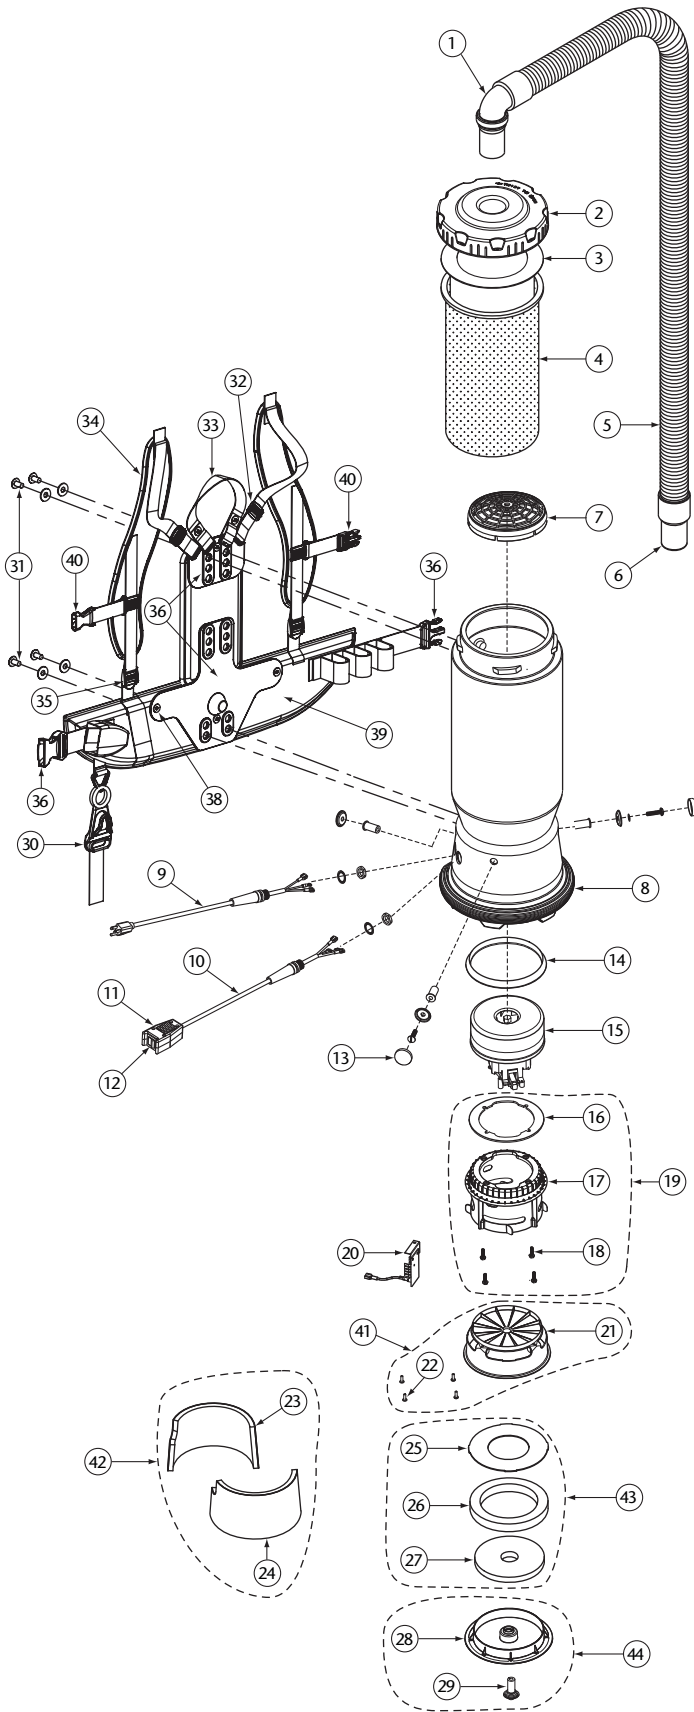

QUIETPRO BP HEPA PARTS

No.	Product Name	Qty	List Price
1	101928 Elbow Cuff, Swivel	1 ea.	$8.63
2	104273 Twist Cap (Black)	1 ea.	27.48
3	100431 496 Sq. In. Intercept Micro Filter	10/pk	15.29
4	100564 Micro Cloth Filter	1 ea.	23.29
5	103048 Static-Dissipating Hose (Black) w/Cuffs 1 1/2"	1 ea.	23.74
6	100694 Replacement Swivel Cuff (Black) 1 1/2"	1 ea.	5.13
7	106526 Replacement HEPA Dome Filter	1 ea.	10.29
8	100586 Bottom Bumper	1 ea.	6.88
9	100641 Power Cord Assembly Complete w/Strain Relief	1 set	18.12
10	105748 Switch Cord Assembly Complete F/QuietPro	1 set	35.15
11	101472 Switch Box w/Velcro and Screws	1 set	22.48
12	103973 On/Off Switch	1 ea.	18.52
	105438 On/Off Switch	1 ea.	18.52
13	100368 Motor Mounting System Set: 3 Well Nuts, 3 Bolts, 3 Washers, 3 Covers	1 set	12.49
14	105643 Tetraseal, Motor	1 ea.	10.82
15	105722 Motor, (120V), 2-Stage (includes: #16)	1 ea.	94.69
	105697 Carbon Brush Set (Domel)	1 set	19.98
	100424 Carbon Brush Set (Ametek)	1 set	19.98
16	105605 Gasket, Motor	1 ea.	5.95
17	105149 Cap, Motor	1 ea.	16.77
18	105763 Screw, 10-32 x .75, Self Tapping	4/pk.	2.71
19	105619 Motor Mount Assembly (includes: #16, 17, 18)	1 set	30.83
20	105653 Dual Speed Module and Schematic	1 ea.	57.32
21	105150 Exhaust Housing, Motor	1 ea.	12.98
22	105767 Screw, #8 x 1/2", Phillips, Hi/Lo	4/pk.	2.71
23	105422 Acoustical Insert, Left	1 ea.	23.79
24	105419 Acoustical Insert, Right	1 ea.	23.79
25	105337 Ring, Motor Housing, Large	1 ea.	13.25
26	105342 Foam, Ring, Motor Housing	1 ea.	16.22
27	105343 Foam, Cover, Motor Housing	1 ea.	11.36
28	105341 Cover, Motor Housing	1 ea.	11.08
29	105613 Motor Mount	1 ea.	6.49
30	102604 Shulte Cord Holder	1 ea.	8.35
31	100716 Backplate (Blk) Connection Set: 4 Screws w/Washers	1 set	12.49
32	100358 Shoulder Strap Plastic Adjustment (Top)	1 ea.	.94
33	101737 Carry Handle w/Rivet and Washer Set	1 set	8.13
34	100356 Shoulder Strap Assembly: (includes: #32, 35, 40)	1 set	16.24
35	100357 Shoulder Strap Plastic Adjustment (Bottom)	1 ea.	.94
36	106719 Waist Belt Keeper and Latch	1 ea.	11.32
37	105046 Backplate (includes: #38)	1 set	24.99
	103166 Backplate System Complete (includes: #31, 33, 34, 37, 38, 39)	1 set	62.46
	100354 Strap Assembly Complete (includes: #34, 39)	1 set	49.97
38	100375 Barrel Nut Connection Set for Backplate (Replacement)	1 set	5.62
39	100359 Waist Belt (includes: #36)	1 ea.	37.47
40	103627 Sternum Strap Buckles (Latch and Keeper)	1 set	2.00
41	105620 Kit, Housing, Exhaust, Motor F/QuietPro (includes: #21, 22)	1 set	30.83
42	105621 Kit, Foam, Laminate Acoustical Panels (includes: #23, 24)	1 set	39.48
43	105622 Kit, Exhaust, Foam and Ring (includes: #25, 26, 27)	1 set	34.61
44	105623 Kit, Cover, Exhaust F/QuietPro (includes: #28, 29)	1 set	16.22
	101678 50' Extension Cord (Not Shown)	1 ea.	31.05