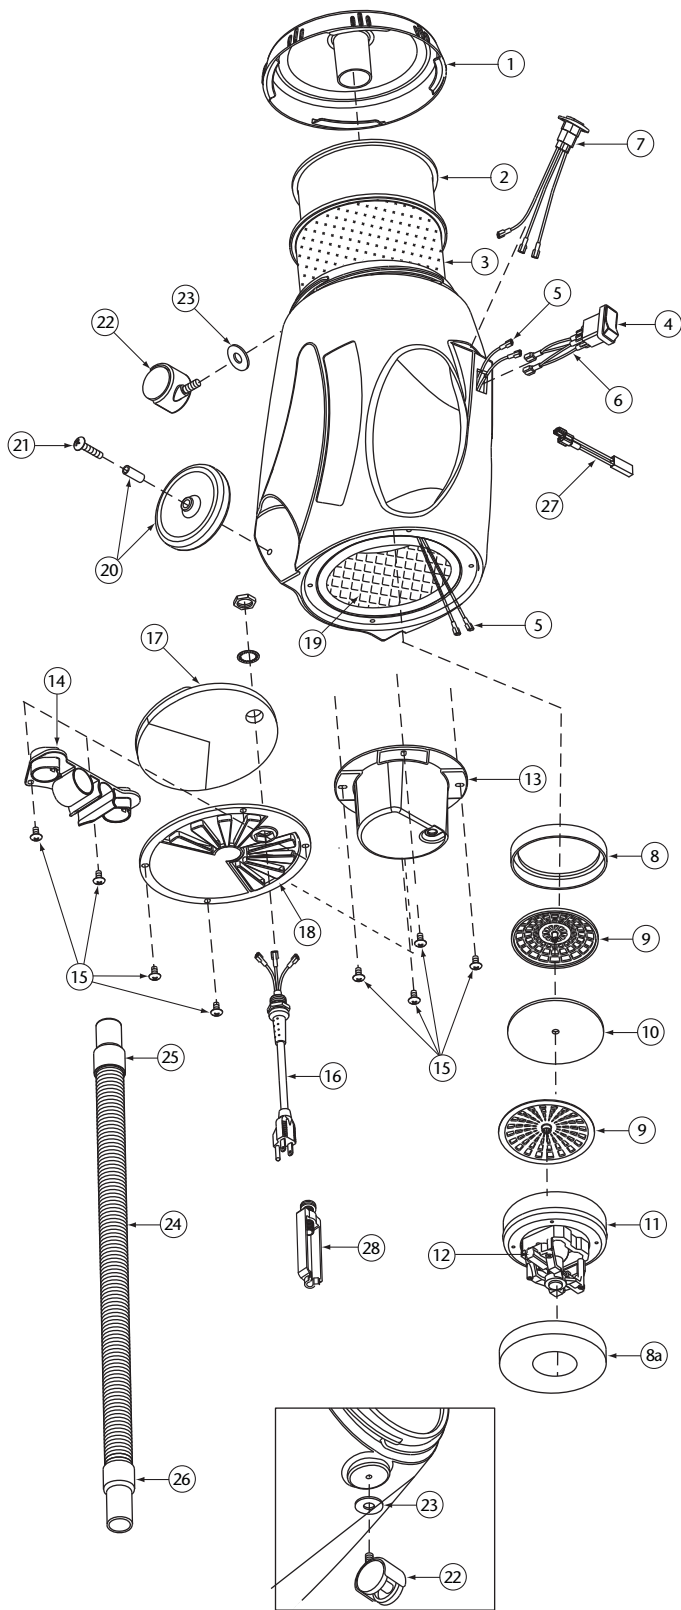

RUNNINGVAC/PROVAC CN PARTS

No.	Product Name	Qty	List Price
1	103318 Top Cap, Black (ProVac CN)	1 ea.	$32.48
	106889 Top Cap, Purple (RunningVac)	1 ea.	32.48
2	104544 698 Sq. In. Intercept Micro Filter	10/pk	24.48
3	103115 Micro Cloth Filter	1 ea.	29.41
4	103669 On/Off Switch w/Splitters (includes: 2 ea. of #6)	1 ea.	22.40
5	103212 Wire Harness Assembly: 3 Wires and Strain Relief	1 set	12.58
6	103647 Split Jumpers	1 ea.	4.55
7	105047 Receptacle Assembly for Powerhead	1 ea.	6.44
8	103236 Motor Seal	1 ea.	6.25
8a	105430 Upper Foam Compression Ring	1 ea.	13.80
9	102784 Dome Filter w/Filter Media	1 ea.	7.50
10	101949 Replacement Foam Media for Dome Filter	1 ea.	1.26
	102761 High Filtration Disk (Optional)	2/pk	10.29
11	105687 Motor/Fan (120V) for ProClean w/Crimps	1 ea.	112.42
12	105164 Carbon Brush Set for ProClean Motor (Domel Motor)	1 set	19.98
	101720 Carbon Brush Set for ProClean Motor (Ametek Motor)	1 set	19.98
13	103121 Motor Mount	1 ea.	17.89
14	103117 Tool Dock	1 ea.	18.75
15	103266 Motor Mount and Vented Exhaust Cover Screw Kit	1 set	5.45
16	103215 Power Cord (18" 14/3) Assembly w/Locknut and Washer	1 ea.	18.12
17	103123 Exhaust Foam	1 ea.	18.15
18	103360 Cover Assembly, Vented Exhaust	1 ea.	29.75
19	103256 Rear Foam Diffuser	1 ea.	11.25
	103124 Foam Inlet Damper A (not shown)	1 ea.	13.34
	103125 Foam Inlet Damper B (not shown)	1 ea.	9.30
20	103267 Rear Wheel Assembly Kit: 2 Wheels, 2 Spacers, 2 Screws	1 set	16.55
21	103268 Rear Wheel Mounting Screw Kit: 2 Screws	1 set	1.88
22	103114 Swivel Caster	1 ea.	11.25
23	103545 Conical Washer for Swivel Caster	1 set	4.11
24	103172 78" Static Dissipating Hose w/Cuffs (Black) 1 1/2"	1 set	32.48
25	100694 Replacement Swivel Cuff (Black) 1 1/2"	1 ea.	5.13
26	103150 Replacement Long Swivel Cuff (Black) 1 1/2"	1 ea.	10.66
	101678 50' Extension Cord (Not Shown)	1 ea.	31.05
27	103476 Thermal Protector	1 ea.	13.70
28	103441 Cord Lock	1 ea.	11.37