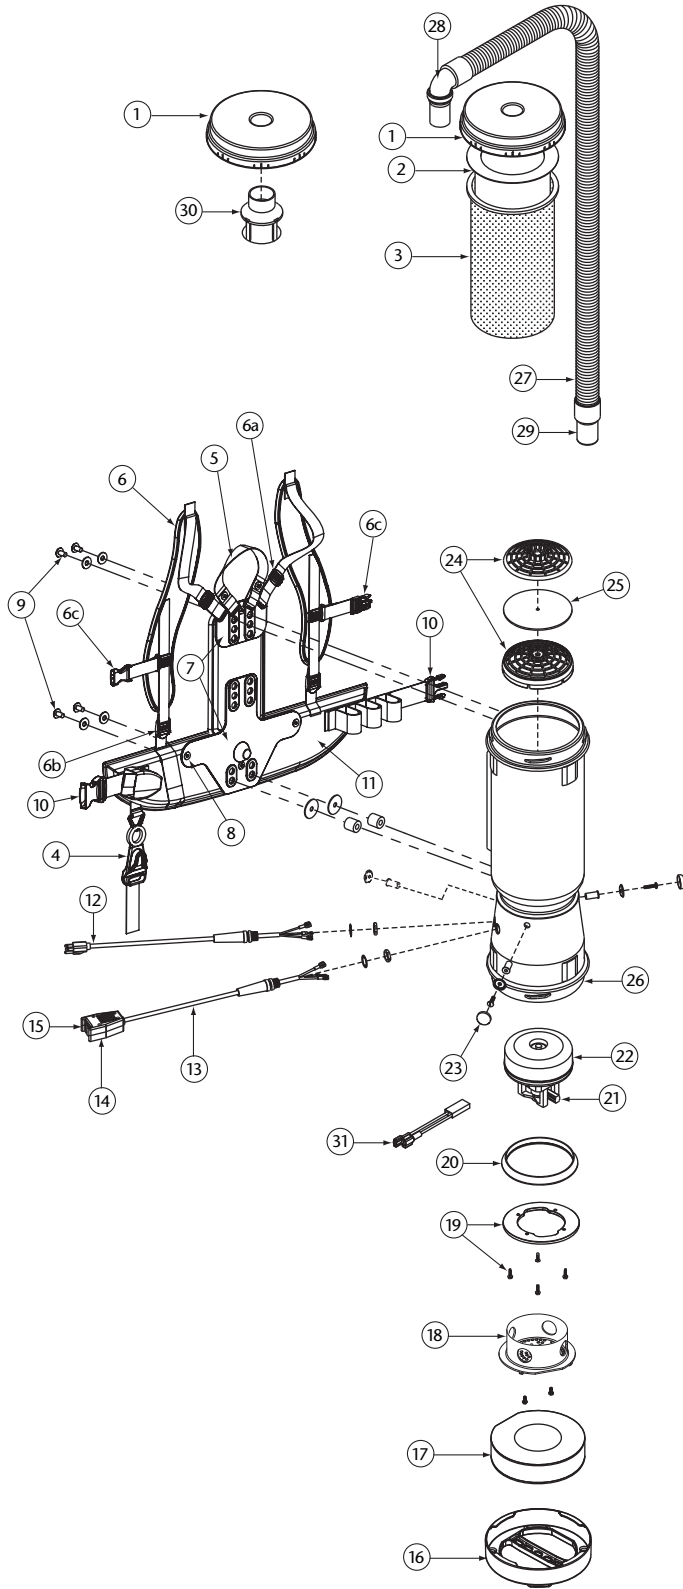

MEGAVAC PARTS

No.	Product Name	Qty	List Price
1	100320 Twist Cap (Black)	1 ea.	$32.48
2	100331 698 Sq. In. Intercept Micro Filter	10/pk	20.39
3	100565 Micro Cloth Filter	1 ea.	28.19
4	102604 Schulte Cord Holder	1 ea.	8.35
5	101737 Carry Handle w/Rivet and Washer Set	1 set	8.13
6	100356 Shoulder Strap Assembly (includes: #6a, 6b, 6c)	1 set	16.24
6a	100358 Shoulder Strap Plastic Adjustment Buckle (Top)	1 ea.	.94
6b	100357 Shoulder Strap Plastic Adjustment Buckle (Bottom)	1 ea.	.94
6c	103627 Sternum Strap Buckles (Latch and Keeper)	1 set	2.00
7	105046 Backplate (includes: #8)	1 ea.	24.99
8	100375 Barrel Nut Connection Set for Backplate (Replacement)	1 set	5.62
9	100374 Backplate Connection Set: 4 Screws w/Washers, Stand Offs	1 set	12.49
10	106719 Waist Belt Keeper and Latch	1 ea.	11.32
11	100359 Waist Belt (includes: #10)	1 ea.	37.47
	100354 Strap Assembly Complete (includes: #6, 11)	1 set	49.97
	103166 Backplate System Complete (includes: #5, 6, 7, 9, 11)	1 set	62.46
12	100641 Power Cord (18" 14/3) Assembly	1 set	18.12
13	101610 Switch Cord Assembly (includes: #14,15)	1 set	34.98
	101714 Switch Cord w/Crimps	1 ea.	15.50
14	101472 Switch Box w/Velcro and New Lamb Switch	1 set	22.48
15	106066 On/Off Switch (must use with #106287)	1 ea.	6.80
	106287 Switch Box w/Velcro and Screws	1 ea.	16.77
16	105070 Bottom Twist Cap (Black)	1 ea.	37.47
17	100597 Sound Muffler	1 ea.	22.99
18	105044 Motor Shroud Cover w/Screws	1 set	21.41
19	100335 Motor Compression Ring w/Screws	1 set	10.62
	100378 Compression Ring Screw Set: 4 Screws	1 set	2.81
20	100014 Tetraseal	1 ea.	11.25
21	105164 Carbon Brush Set for MegaVac Motor (Domel Motor)	1 set	19.98
	101720 Carbon Brush Set for MegaVac Motor (Ametek Motor)	1 set	19.98
22	105162 Motor/Fan (120V) w/Crimps for MegaVac	1 set	112.42
	100379 Motor Ground and Wire Clamp Set w/Screws	1 set	5.62
	100380 Motor Crimp Set: 4 Female, 4 Male, Ground Crimp Connector	1 set	9.99
23	100368 Motor Mounting System Set: 3 Well Nuts, 3 Bolts, 3 Washers, 3 Covers	1 set	12.49
24	100030 Dome Filter w/Foam Media	1 ea.	7.50
25	100343 Foam Filter Media for Dome Filter	1 ea.	1.26
	101220 High Filtration Disk (optional)	2/pk	10.09
26	104998 Bottom Twist Cap Gasket	1 ea.	8.74
27	103048 Static-Dissipating Hose w/Cuffs (Black)	1 ea.	23.74
28	101928 Replacement Double Swivel Elbow Cuff (Black)	1 ea.	8.63
29	100694 Replacement Swivel Cuff (Black) 1 1/2"	1 ea.	5.13
30	101543 Filter Guard (Optional)	1 ea.	9.02
31	103476 Thermal Protector	1 ea.	13.70
	101678 50' Extension Cord (Not Shown)	1 ea.	31.05