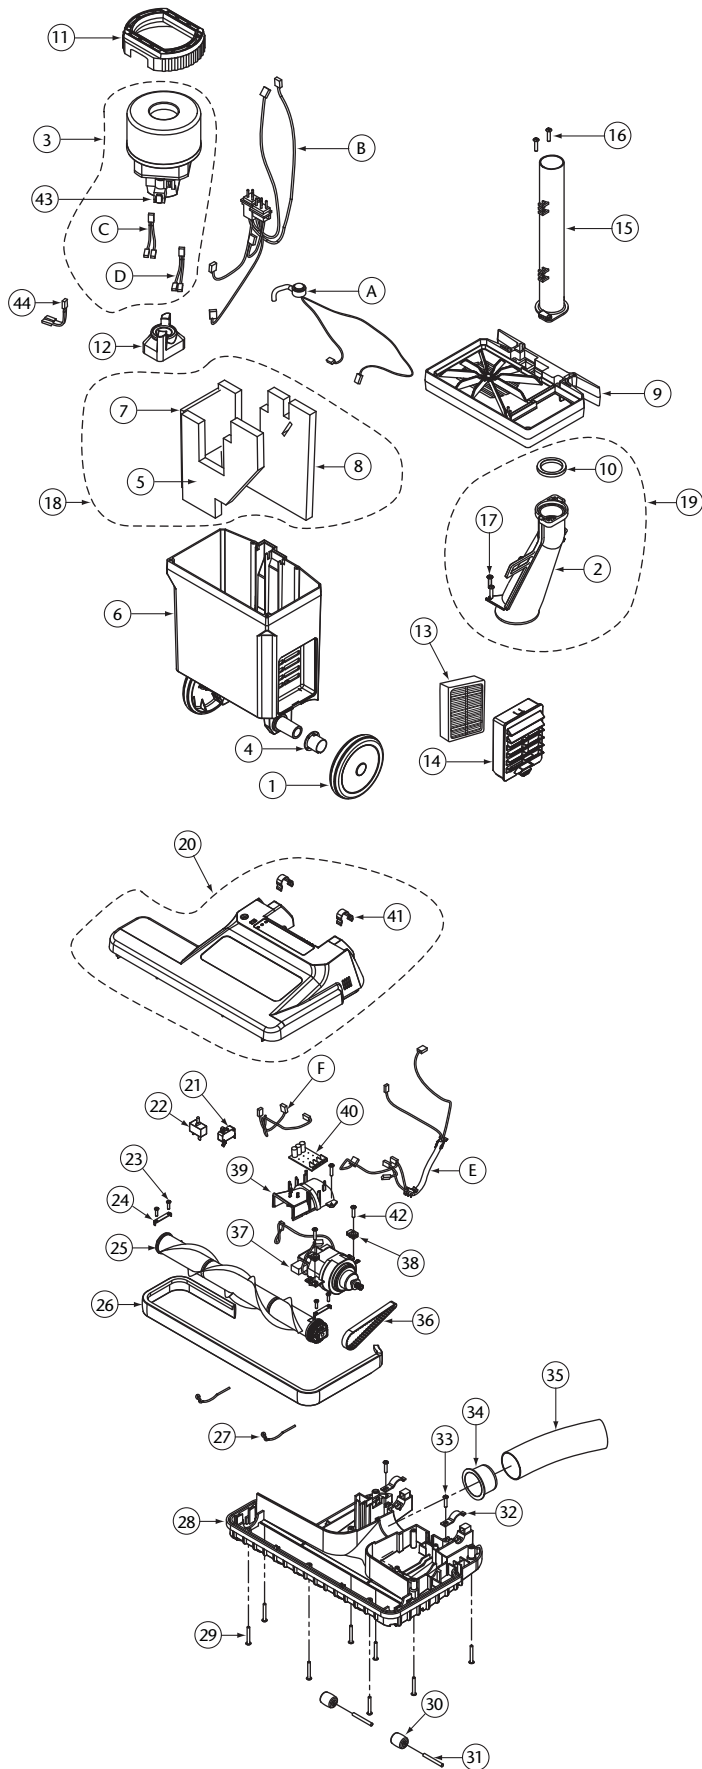

PROFORCE 1500 PARTS

No.	Product Name	Qty	List Price
1	104306 Wheel, Rear	2/pk	$12.13
2	104250 Air Duct	1 ea.	10.31
3	104957 Motor Assembly Kit w/Jumpers (includes: C, D)	1 ea.	72.77
4	104504 Bearing, Pivot	2/pk	3.31
5	103532 Foam, Sound, Motor Housing Front Panel	1 ea.	5.16
6	104536 Motor Housing, Charcoal	1 ea.	32.20
7	103533 Foam, Sound, Motor Housing Left Panel	1 ea.	3.03
8	103531 Foam, Sound, Motor Housing Rear Panel	1 ea.	7.28
9	104245 Bulkhead, Dark Grey	1 ea.	14.63
10	104253 Seal, Lower Air Duct , Nitrile	1 ea.	1.22
11	104249 Motor Mount, Upper Nitrile	1 ea.	10.31
12	104247 Motor Mount, Lower Nitrile	1 ea.	6.07
13	105136 Filter, Exhaust, HEPA Media	1 ea.	6.62
14	104246 Cover, Filter Cartridge, Charcoal	1 ea.	4.97
15	104578 Air Duct, Upper ProForce 1500	1 ea.	6.62
16	104209 Screw, Phillips, 4mm x 12mm, F/Upper Air Duct	2/pk	2.63
17	104267 Screw, Phillips, 4mm x 19mm, F/Lower Air Duct	2/pk	3.98
18	105488 Motor Housing Sound Filter Kit (includes: #5, 7, 8)	1 kit	14.55
19	105489 Air Duct Kit (includes: #2, 10, 16)	1 kit	10.92
20	104494 Power Nozzle Cover w/Detent Springs & Decal	1 ea.	29.95
21	104279 Switch, Safety, Power Nozzle Lockout	1 ea.	13.08
22	104212 Circuit Breaker	1 ea.	16.35
23	104496 Screw, Phillips, 2.9mm x 13mm, F/Brush Retainer 4/pk	5.05	
24	104499 Retainer, Brush Roll	2/pk	2.43
25	104216 Brush Roll, Power Nozzle, 14"	1 ea.	28.90
26	104218 Bumper, Power Nozzle, Vinyl	1 ea.	6.62
27	104500 Brace, Formed Wire, F/Power Nozzle Base	2/pk	2.43
28	104221 Baseplate, Power Nozzle	1 ea.	37.60
29	104497 Screw, Phillips, 4mm x 35mm F/Base Cover	8/pk	5.73
30	104501 Roller, Front	2/pk	4.41
31	104502 Shaft, Front Roller Axle	2/pk	2.43
32	104503 Clamp, Rear Wheel	1 set	4.24
33	104495 Screw, Phillips, 4mm x 19mm, F/Powerhead	5/pk	3.31
34	104227 Sleeve, Hose, Air Duct	1 ea.	2.43
35	104230 Hose, Power Nozzle to Air Duct, Lower	1 ea.	5.60
36	104217 Belt, Drive, F/Brush Roll	1 ea.	5.51
37	104506 Motor, Power Nozzle with Crimps	1 ea.	71.75
38	104498 Grommet, Vibration, Power Nozzle Motor, Nitrile 2/pk	2.43	
39	104224 Cover, Air Duct, Power Nozzle	1 ea.	4.56
40	104226 Board, Vacuum Operation Indicator	1 ea.	8.82
41	104507 Spring, Detent, Upright Lock	2/pk	3.31
42	105371 Screw, Phillips, 4.2mm x 19mm, F/Power Nozzle Motor	2/pk	2.21
43	105281 Carbon Brush Set for ProForce Motor	1 set	19.98
44	105760 Thermal Protector	1 ea.	8.92
	105755 Wire Harness Kit includes:	1 set	31.43

- A. Sensor, Bag, Full Indicator
- B. Harness, Wire, Main Power Supply
- C. Harness, Jumper, White
- D. Harness, Jumper, Red
- E. Harness, Wire, Power Nozzle
- F. Harness, Power Nozzle Switch