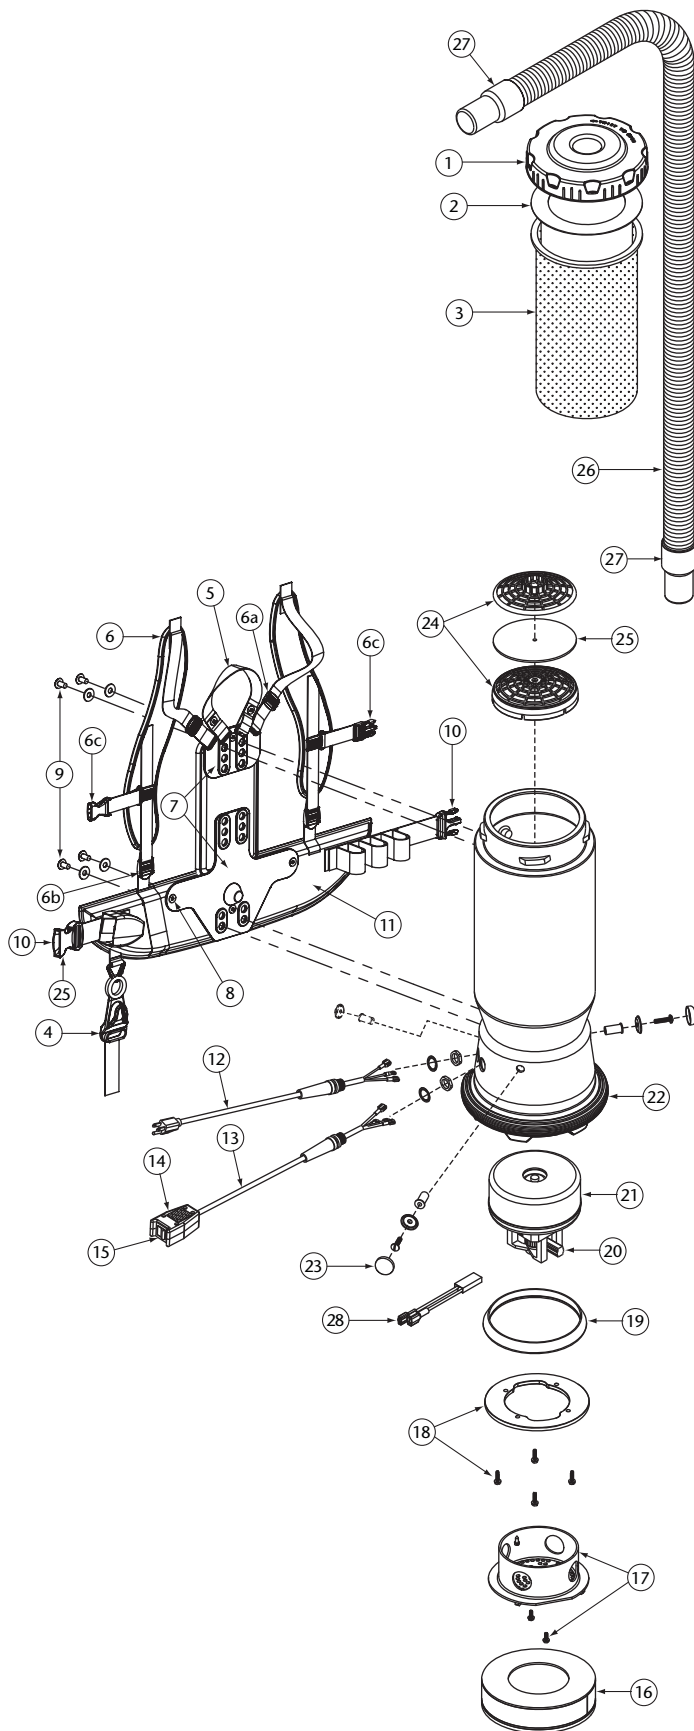

PROVAC BP/AVIATIONVAC PARTS

No.	Product Name	Qty	List Price
1	104273 Twist Cap (Black)	1 ea.	$27.48
2	100431 496 Sq. In. Intercept Micro Filter	10/pk	15.29
3	100564 Micro Cloth Filter	1 ea.	23.29
4	102604 Schulte Cord Holder	1 ea.	8.35
5	101737 Carry Handle w/Rivet and Washer Set	1 set	8.13
6	100356 Shoulder Strap Assembly (includes: #6a, 6b, 6c)	1 set	16.24
6a	100358 Shoulder Strap Plastic Adjustment (Top)	1 ea.	.94
6b	100357 Shoulder Strap Plastic Adjustment (Bottom)	1 ea.	.94
6c	103627 Sternum Strap Buckles (Latch and Keeper)	1 set	2.00
7	105046 Backplate (includes: #8)	1 ea.	24.99
8	100375 Barrel Nut Connection Set for Backplate (Replacement)	1 set	5.62
9	100716 Backplate (Black) Connection Set: 4 Screws w/Washers	1 set	12.49
10	106719 Waist Belt Keeper and Latch	1 ea.	11.32
11	100359 Waist Belt (includes: #10)	1 ea.	37.47
	100354 Strap Assembly Complete (includes: #6, 11)	1 set	49.97
	103166 Backplate System Complete (includes: #4, 5, 6, 7, 9, 11)	1 set	62.46
12	100641 Power Cord (18" 14/3) Assembly	1 set	18.12
13	101610 Switch Cord Assembly Complete (includes: #14, 15)	1 set	34.98
	101714 Switch Cord w/Crimps	1 ea.	15.50
	101715 Switch Cord w/Crimps (AviationVac)	1 ea.	15.50
	101717 Switch Cord Assembly Complete w/Switch and Box (AviationVac)	1 ea.	34.98
14	101472 Switch Box w/Velcro and New Lamb Switch	1 set	22.48
15	106066 On/Off Switch (Must be Used with 106287)	1 ea.	6.80
	106287 Switch Box w/Velcro and Screws	1 ea.	16.77
16	105800 Sound Muffler	1 ea.	22.99
17	105044 Motor Shroud Cover with Screws (2 Screws)	1 set	21.41
18	100335 Motor Compression Ring w/Screws	1 set	10.62
	100378 Compression Ring Screw Set: 4 Screws	1 set	2.81
19	100014 Tetraseal	1 ea.	11.25
20	105697 Carbon Brush Set for ProVac BP Motor (Domet Motor)	1 set	19.98
	100424 Carbon Brush Set for ProVac BP Motor (Ametek Motor)	1 set	16.24
	100173 Carbon Brush Set for 400 Hz Motor (AviationVac)	1 set	72.00
21	105720 Motor/Fan (120 V) w/Crimps for ProVac BP	1 ea.	86.20
	100171 Motor/Fan w/Rectifier and Crimps (400Hz) (ProVac BP/AviationVac)	1 set	157.00
	100174 Motor Rectifier (ProVac BP/AviationVac)	1 ea.	27.48
	100379 Motor Ground Connection and Wire Clamp Set w/Screws	1 set	5.62
	100380 Motor Crimp Set: 4 Female, 4 Male, Ground Crimp Connector	1 set	9.99
22	100586 Bottom Bumper	1 ea.	6.88
23	100368 Motor Mounting System Set: 3 Well Nuts, 3 Bolts, 3 Washers, 3 Covers	1 set	12.49
24	100030 Dome Filter w/Foam Media	1 ea.	7.50
25	100343 Foam Filter Media for Dome Filter	1 ea.	1.26
	101220 High Filtration Disk (Optional)	2/pk	10.09
26	100505 Static-Dissipating Hose (Black) w/Cuffs 1 1/2"	1 ea.	24.93
	103237 Static-Dissipating Hose (AviationVac) 1 1/4" (Black)	1 ea.	24.93
27	100694 Replacement Swivel Cuff (Black) 1 1/2"	1 ea.	5.13
	102715 Replacement Double Swivel Elbow Cuff 1 1/4" (Black) (AviationVac)	1 ea.	8.99
	103279 Replacement Swivel Cuff 1 1/4" (Black) (AviationVac)	1 ea.	6.37
28	103476 Thermal Protector	1 ea.	13.70
	101678 50' Extension Cord (Not Shown)	1 ea.	31.05