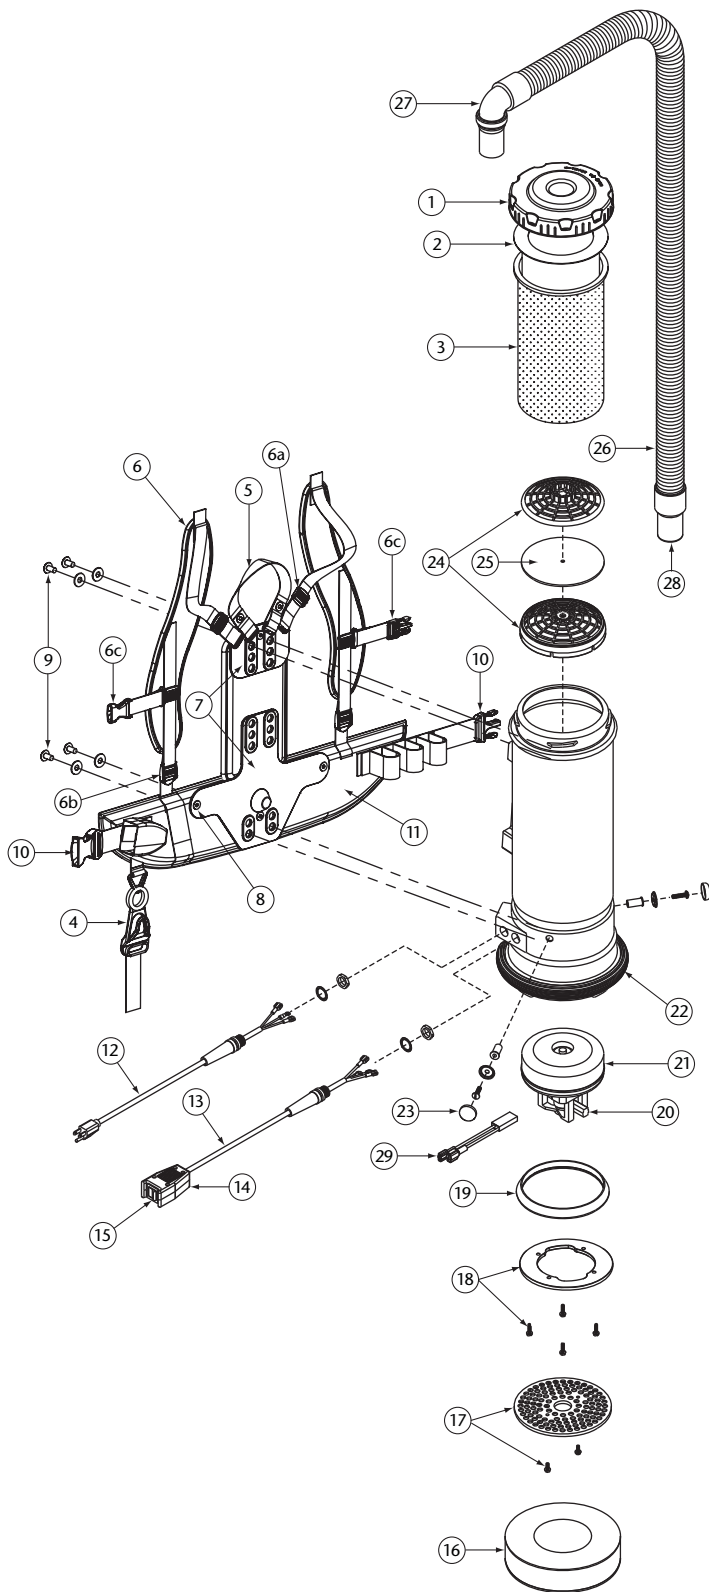

QUARTERVAC PARTS

No.	Product Name	Qty	List Price
1	104273 Twist Cap (Black)	1 ea.	$27.48
2	100431 496 Sq. In. Intercept Micro Filter	10/pk	15.29
3	100564 Micro Cloth Filter	1 ea.	23.29
4	102604 Schulte Cord Holder	1 ea.	8.35
5	101737 Carry Handle w/Rivet and Washer Set	1 set	8.13
6	100356 Shoulder Strap Assembly (includes: #6a, 6b, 6c)	1 set	16.24
6a	100358 Shoulder Strap Plastic Adjustment Buckle (Top)	1 ea.	.94
6b	100357 Shoulder Strap Plastic Adjustment Buckle (Bottom)	1 ea.	.94
6c	103627 Sternum Strap Buckles (Latch and Keeper)	1 set	2.00
7	105046 Backplate (includes: #8)	1 ea.	24.99
8	100375 Barrel Nut Connection Set for Backplate (Replacement)	1 set	5.62
9	100716 Backplate (Black) Connection Set: 4 Screws w/Washers	1 set	12.49
10	106719 Waist Belt Keeper and Latch	1 ea.	11.32
11	100359 Waist Belt (includes: #10)	1 ea.	37.47
	100354 Strap Assembly Complete (includes: #6, 11)	1 set	49.97
	103166 Backplate (Black) System Complete (includes: #5, 6, 7, 9, 11)	1 set	62.46
12	100641 Power Cord (18" 14/3) Assembly	1 set	18.12
13	101714 Switch Cord w/Crimps	1 set	15.50
	101610 Switch Cord Assembly (includes: #13, 14, 15)	1 ea.	34.98
14	101472 Switch Box w/Velcro and New Lamb Switch	1 set	22.48
15	106066 On/Off Switch (must use with 106287)	1 ea.	6.80
	106287 Switch Box w/Velcro and Screws	1 ea.	16.77
16	100698 Sound Muffler	1 ea.	22.99
17	106583 Plastic Air Diffuser w/Screw Set: 2 Screws	1 set	10.62
18	100335 Motor Compression Ring w/Screws	1 set	10.62
	100378 Compression Ring Screws: 4 Screws	1 set	2.81
19	100014 Tetraseal	1 ea.	11.25
20	105697 Carbon Brush Set for QuarterVac Motor (Domel Motor)	1 set	19.98
	101531 Carbon Brush Set for QuarterVac Motor (Ametek Motor)	1 set	19.98
21	105721 Motor/Fan (120 V) w/Crimps	1 ea.	76.15
	100379 Motor Ground Wire Clamp Set w/Screws	1 set	5.62
	100380 Motor Crimp Set: 4 Female, 4 Male, Ground Crimp Connector	1 set	9.99
22	100586 Bottom Bumper	1 set	6.88
23	100368 Motor Mounting System Set: 3 Well Nuts, 3 Bolts, 3 Washers, 3 Covers	1 set	12.49
24	100030 Dome Filter w/Foam Media	1 ea.	7.50
25	100343 Foam Filter Media for Dome Filter	1 ea.	1.26
	101220 High Filtration Disk (optional)	2/pk	10.09
26	103048 Static-Dissipating Hose (Black) w/Cuffs 1 1/2"	1 ea.	23.74
27	101928 Replacement Double Swivel Elbow Cuff (Black) 1 1/2"	1 ea.	8.63
28	100694 Replacement Swivel Cuff (Black) 1 1/2"	1 ea.	5.13
29	103476 Thermal Protector	1 ea.	13.70
	101678 50' Extension Cord (Not Shown)	1 ea.	31.05