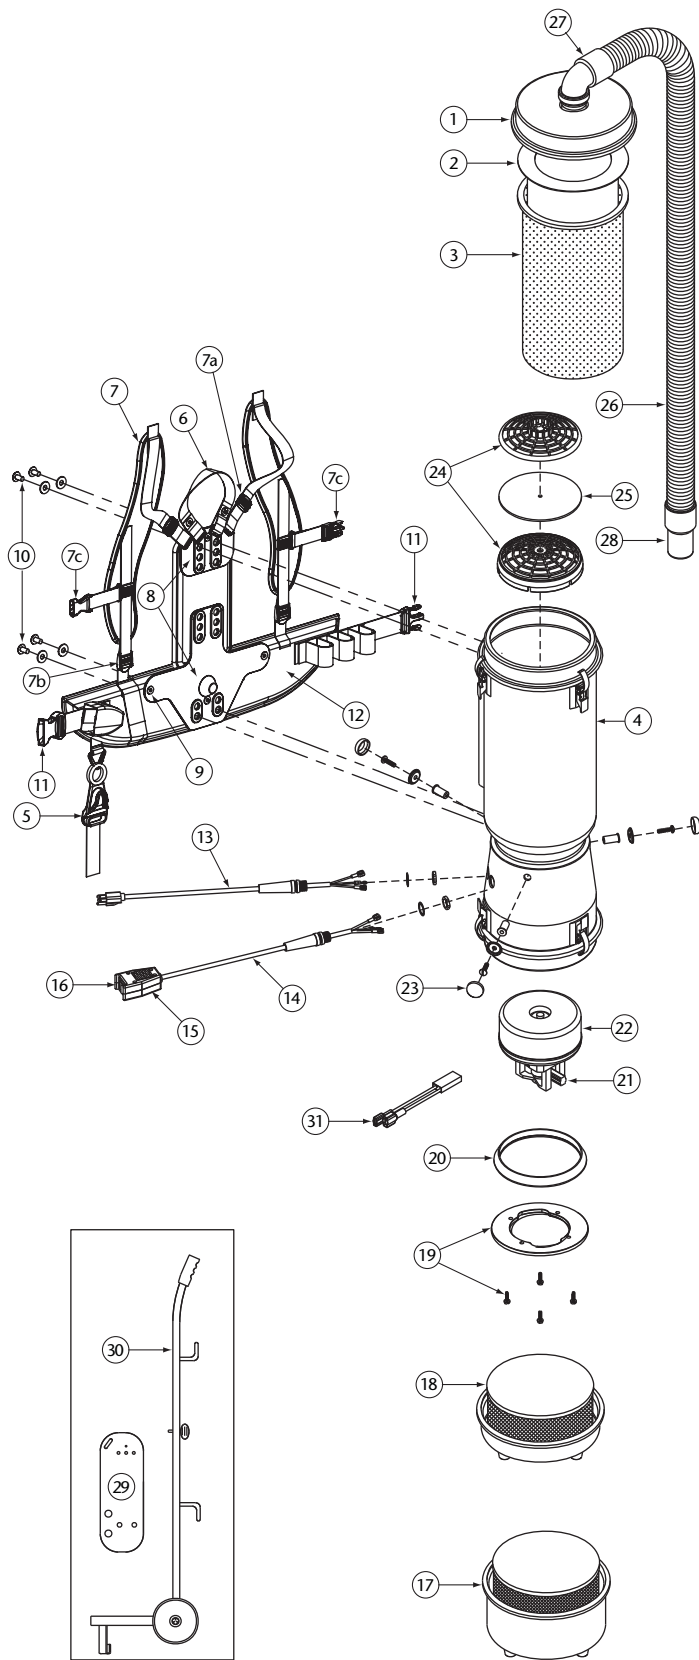

LINEVACER PARTS

No.	Product Name	Qty	List Price
1	104276 Latch Cap w/Cuff (Black)	1 ea.	$36.85
2	100291 698 Sq. In. Intercept Micro Filter	10/pk	30.49
3	100565 Micro Cloth Filter	1 ea.	28.19
4	100286 Top or Bottom Cap Latch Set: 3 Latches, 3 Locks w/6 Fastening Rivets, 6 Washers	1 set	24.74
5	102604 Schulte Cord Holder	1 ea.	8.35
6	101737 Carry Handle w/Rivet and Washer Set	1 set	8.13
7	100356 Shoulder Strap Assembly (includes: #7a, 7b, 7c)	1 set	16.24
7a	100358 Shoulder Strap Plastic Adjustment (Top)	1 ea.	.94
7b	100357 Shoulder Strap Plastic Adjustment (Bottom)	1 ea.	.94
7c	103627 Sternum Strap Buckles (Latch and Keeper)	1 set	2.00
8	105046 Backplate (includes: #9)	1 ea.	24.99
9	100375 Barrel Nut Connection Set for Backplate (Replacement)	1 set	5.62
10	100374 Backplate Connection Set: 4 Screws w/Washers, Stand Offs	1 set	12.49
11	106719 Waist Belt Keeper and Latch	1 ea.	11.32
12	100359 Waist Belt (includes: #11)	1 ea.	37.47
	100354 Strap Assembly Complete (includes: #7, 12)	1 set	49.97
	103166 Backplate System Complete (includes: #6, 7, 8, 10, 12)	1 set	62.46
13	100641 Power Cord (18" 14/3) Assembly Complete	1 set	18.12
	100299 15' Cart power Supply Cord Complete w/Crimps (100279, 100282)	1 set	39.99
14	101610 Switch Cord Assembly 120V (includes: #14, 15, 16)	1 set	34.98
	101714 Switch Cord w/Crimps	1 ea.	15.50
	101716 18" Switch Cord Assembly Complete 120V	1 set	37.47
15	101472 Switch Box w/Velcro and New Lamb Switch	1 set	22.48
	101718 Switch Box w/Belt Clip (for cart) (100279, 100282)	1 set	24.99
16	106066 On/Off Switch (must use with #106287)	1 ea.	6.80
	106287 Switch Box w/Velcro and Screws	1 ea.	16.77
17	104275 ULPA Filter Assembly Complete w/Bottom Cap (100280, 100282)	1 set	299.50
18	104274 HEPA Filter Assembly Complete w/Bottom Cap (100277, 100279)	1 set	231.09
19	100335 Motor Compression Ring w/Screws	1 set	10.62
	100378 Compression Ring Screw Set: 4 Screws	1 set	2.81
20	100014 Tetraseal	1 ea.	11.25
21	105697 Carbon Brush Set for LineVacer Motor (Domel Motor)	1 set	19.98
	100424 Carbon Brush Set for LineVacer Motor (Ametek Motor)	1 set	16.24
22	105720 Motor/Fan (120 V) w/Crimps	1 ea.	86.20
	100380 Motor Crimp Set: 4 female, 4 Male and a Ground Crimp Connector	1 set	9.99
	100379 Motor Ground, Wire Clamp Set w/Screws	1 set	5.62
23	100368 Motor Mounting System Set: 3 Well Nuts, 3 Bolts, 3 Washers, 3 Covers	1 set	12.49
24	100030 Dome Filter w/Foam Media	1 ea.	7.50
25	100343 Foam Filter Media for Dome Filter	1 ea.	1.26
26	103048 Static-Dissipating Hose w/Cuffs (Black)	1 ea.	23.74
27	101928 Replacement Double Swivel Elbow Cuff (Black)	1 ea.	8.63
28	100694 Replacement Swivel Cuff (Black) 1 1/2"	1 ea.	5.13
29	100718 Cart Plate for Cart Assembly	1 ea.	20.61
30	100287 LineVacer Cart Assembly Complete	1 set	226.00
31	103476 Thermal Protector	1 ea.	13.70
	101678 50' Extension Cord (Not Shown)	1 ea.	31.05