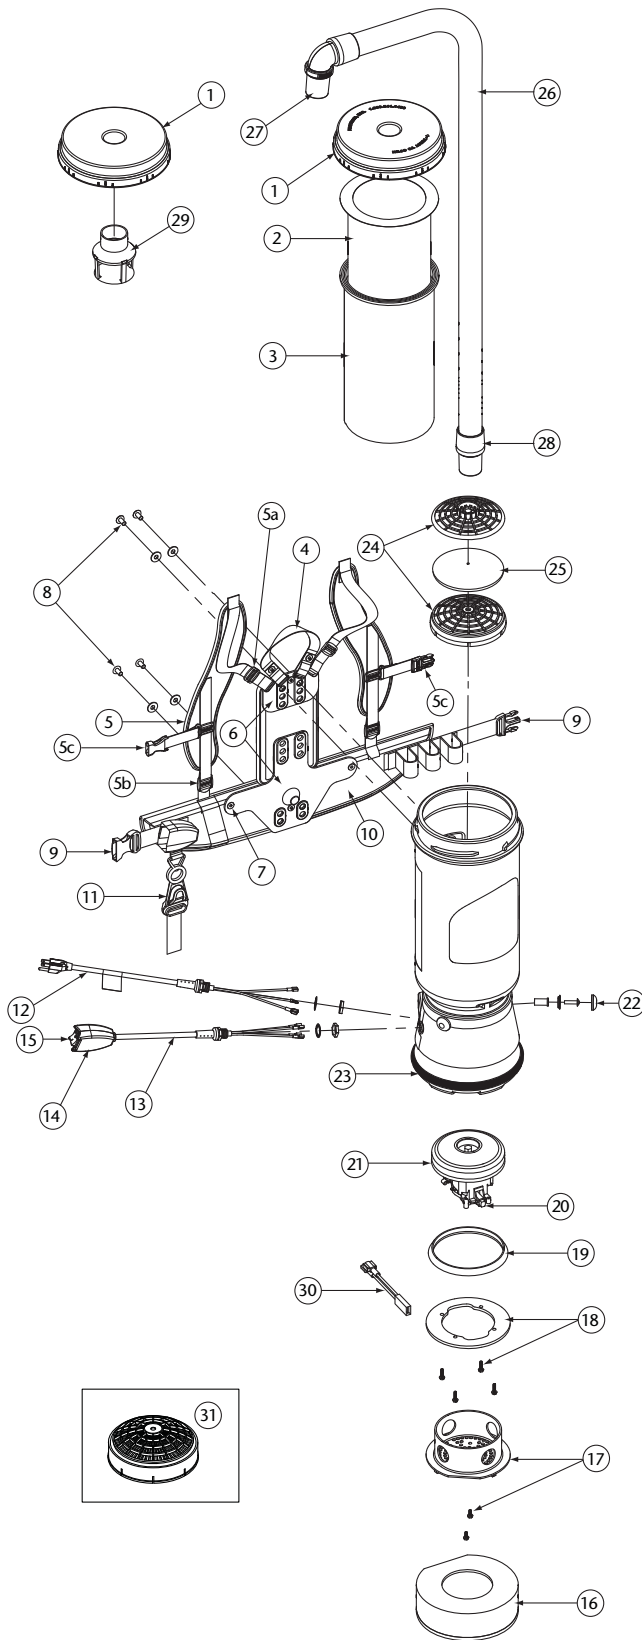

SUPER COACHVAC/SUPER COACHVAC HEPA/COACHVAC PARTS

No.	Product Name	Qty	List Price
1	100197 Twist Cap (Purple)	1 ea.	\$32.48
2	100331 698 Sq. In. Intercept Micro Filter	10/pk	20.39
3	100565 Micro Cloth Filter	1 ea.	28.19
4	101737 Carry Handle w/Rivet and Washer Set	1 set	8.13
5	100356 Shoulder Strap Assembly (includes: #5a, 5b, 5c)	1 set	16.24
5a	100358 Shoulder Strap Plastic Adjustment Buckle (Top)	1 ea.	.94
5b	100357 Shoulder Strap Plastic Adjustment Buckle (Bottom)	1 ea.	.94
5c	103627 Sternum Strap Buckles (Latch and Keeper)	1 set	2.00
6	105046 Backplate (includes: #7)	1 ea.	24.99
7	100375 Barrel Nut Connection Set for Backplate (Replacement)	1 set	5.62
8	100716 Backplate (Black) Connection Set: 4 Screws w/Washers	1 set	12.49
9	106719 Waist Belt Keeper and Latch	1 ea.	11.32
10	100359 Waist Belt (includes: #9)	1 ea.	37.47
	100354 Strap Assembly Complete (includes: #5, 10)	1 set	49.97
	103166 Backplate (Black) System Complete (includes: #4, 5, 6, 8, 10)	1 set	62.46
11	102604 Schulte Cord Holder	1 ea.	8.35
12	100641 Power Cord (18" 14/3) Assembly	1 set	18.12
13	101610 Switch Cord Assembly (includes: #14, 15)	1 set	34.98
	101714 Switch Cord w/Crimps	1 ea.	15.50
14	101472 Switch Box w/Velcro, Screws and Switch	1 set	22.48
15	106066 On/Off Switch (must use with #106287)	1 ea.	6.80
	106287 Switch Box w/Velcro and Screws	1 ea.	16.77
16	100597 Sound Muffler	1 ea.	22.99
17	105044 Motor Shroud Cover w/Screw Set: 2 Screws	1 set	21.41
18	100335 Motor Compression Ring w/Screws	1 set	10.62
	100378 Compression Ring Screw Set: 4 Screws	1 set	2.81
19	100014 Tetraseal	1 ea.	11.25
20	105697 Carbon Brush Set for CoachVac Motor (Domel Motor)	1 set	19.98
	100424 Carbon Brush Set for CoachVac Motor (Ametek Motor)	1 set	16.24
	105164 Carbon Brush Set for Super CoachVac Motor (Domel Motor)	1 set	19.98
	101720 Carbon Brush Set for Super CoachVac Motor (Ametek Motor)	1 set	19.98
21	105720 Motor/Fan (120 V) w/Crimps for CoachVac	1 ea.	86.20
	105162 Motor/Fan (120 V) w/Crimps for Super CoachVac	1 ea.	112.42
	100379 Motor Ground and Wire Clamp Set w/Screws	1 set	5.62
	100380 Motor Crimp Set: 4 Female, 4 Male, Ground Crimp Connector	1 set	9.99
22	100368 Motor Mounting System Set: 3 Well Nuts, 3 Bolts, 3 Washers, 3 Covers	1 set	12.49
23	100586 Bottom Bumper	1 ea.	6.88
24	100030 Dome Filter w/Foam Media	1 ea.	7.50
25	100343 Foam Filter Media for Dome Filter	1 ea.	1.26
	101220 High Filtration Disk (optional)	2/pk	10.09
26	103048 Static-Dissipating Hose w/Cuffs (Black)	1 ea.	23.74
27	101928 Replacement Double Swivel Elbow Cuff (Black)	1 ea.	8.63
28	100694 Replacement Swivel Cuff (Black) 1 1/2"	1 ea.	5.13
29	101543 Filter Guard (Optional)	1 ea.	9.02
30	103476 Thermal Protector	1 ea.	13.70
31	106526 Replacement HEPA Dome Filter	1 ea.	10.29
	101678 50' Extension Cord (Not Shown)	1 ea.	31.05