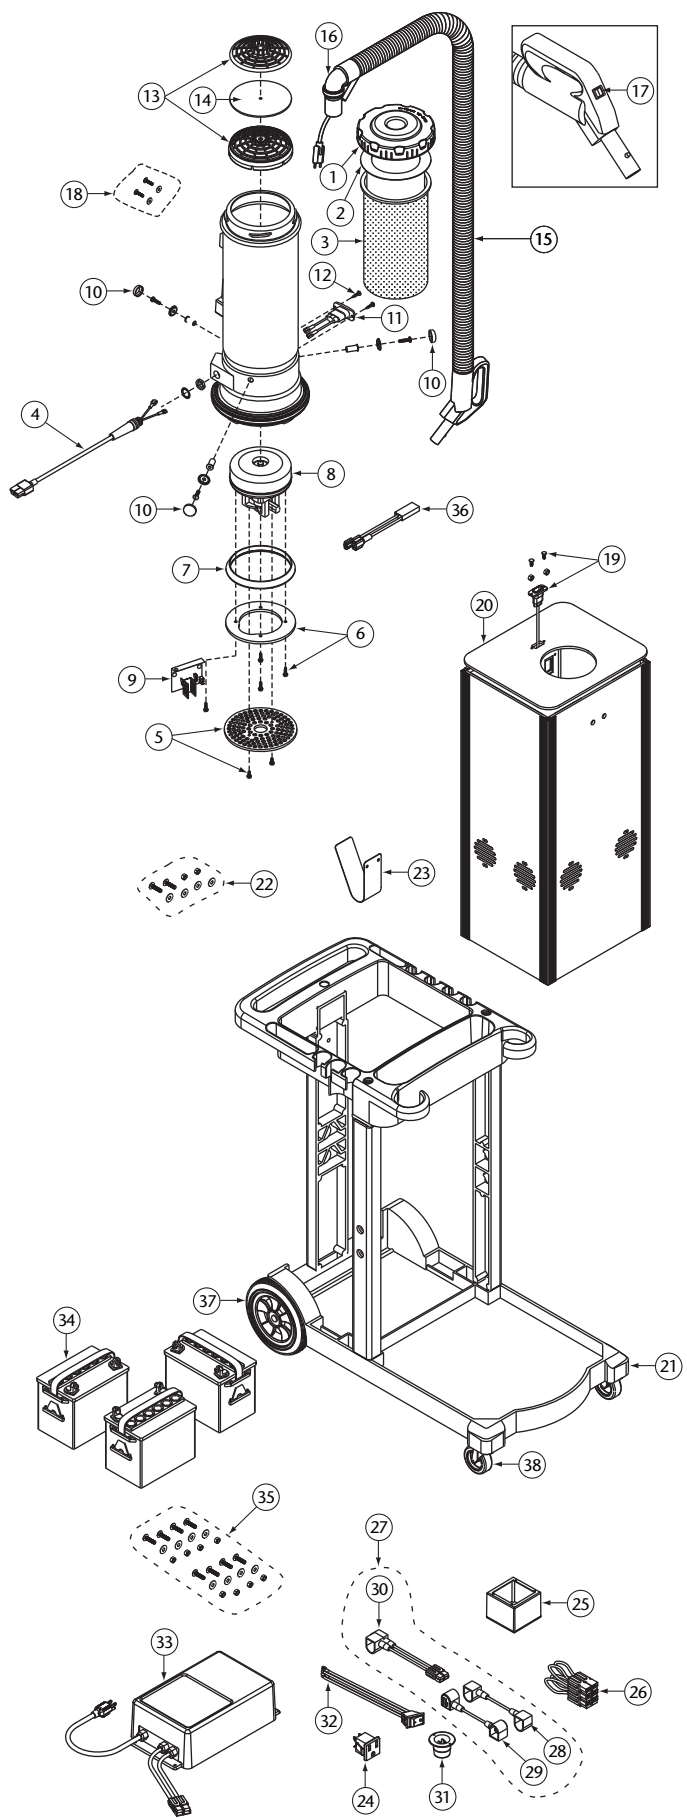

GOVAC BP PARTS

No.	Product Name	Qty	List Price
1	102715 Replacement Swivel Elbow Cuff (Black) 1 1/4"	1 ea.	\$8.99
2	104273 Twist Cap, Black	1 ea.	27.48
3	100431 496 Sq In Intercept Micro Filter	10 pk	15.29
4	100564 Micro Cloth Filter	1 ea.	23.29
5	103237 Static-Dissipating Hose (Black) w/Cuffs 1 1/4"	1 ea.	24.93
6	103279 Replacement Swivel Cuff (Black) 1 1/4"	1 ea.	6.37
7	100030 Dome Filter w/ Foam Media	1 ea.	7.50
8	100343 Foam Filter Media for Dome Filter	1 ea.	1.26
9	100586 Bottom Bumper	1 ea.	6.88
10	100014 Tetraseal	1 ea.	11.25
11	103731 Carbon Brush Set	1 set	17.74
12	106831 Motor/Fan (36VDC) w/Crimps	1 ea.	237.33
13	100335 Motor Compression Ring w/Screws	1 ea.	10.62
	100378 Compression Ring Screw Set: 4 Screws	1 set	2.81
14	105044 Motor Shroud Cover w/ Screws	1 ea.	21.41
15	105800 Sound Muffler	1 ea.	22.99
16	100368 Motor Mounting System Set: 3 well nuts, 3 screws, 3 washers, 3 caps	1 set	12.49
17	106832 Switch Cord Assembly Complete (includes: #18,19)	1 ea.	34.98
18	106066 On/Off Switch	1 ea.	6.80
19	106287 Switch Box w/ Velcro and Screws	1 ea.	16.77
20	106833 Power Cord Assembly Complete (36VDC)	1 ea.	62.73
21	101737 Carry Handle w/ Rivet and Washer Set	1 set	8.13
22	106834 Shoulder Strap Set with Sternum Strap	1 set	51.50
23	106835 Shoulder Strap Latch	1 ea.	2.58
24	106473 Waist Belt	1 ea.	81.37
25	101535 Waist Belt Keeper	1 ea.	6.25
26	101534 Waist Belt Latch	1 ea.	6.25
27	106836 Waist Belt Connection Set	1 set	37.47
28	106472 Top Pad for Backplate	1 ea.	37.60
29	106837 Backplate Assembly	1 ea.	283.25
30	106838 Backplate Connection Set: 4 Screws and Spacer Plate	1 set	13.13
31	106621 Battery Pack Assembly	1 ea.	2,599.00
32	106806 Thermistor Assy, 3 Ohm, F/GoVac	1 ea.	29.87
33	103476 Thermal Protector	1 ea.	13.70
34	106603 Charger Assembly	1 ea.	349.00
35	103627 Sternum Strap Latch and Keeper	1 set	2.00