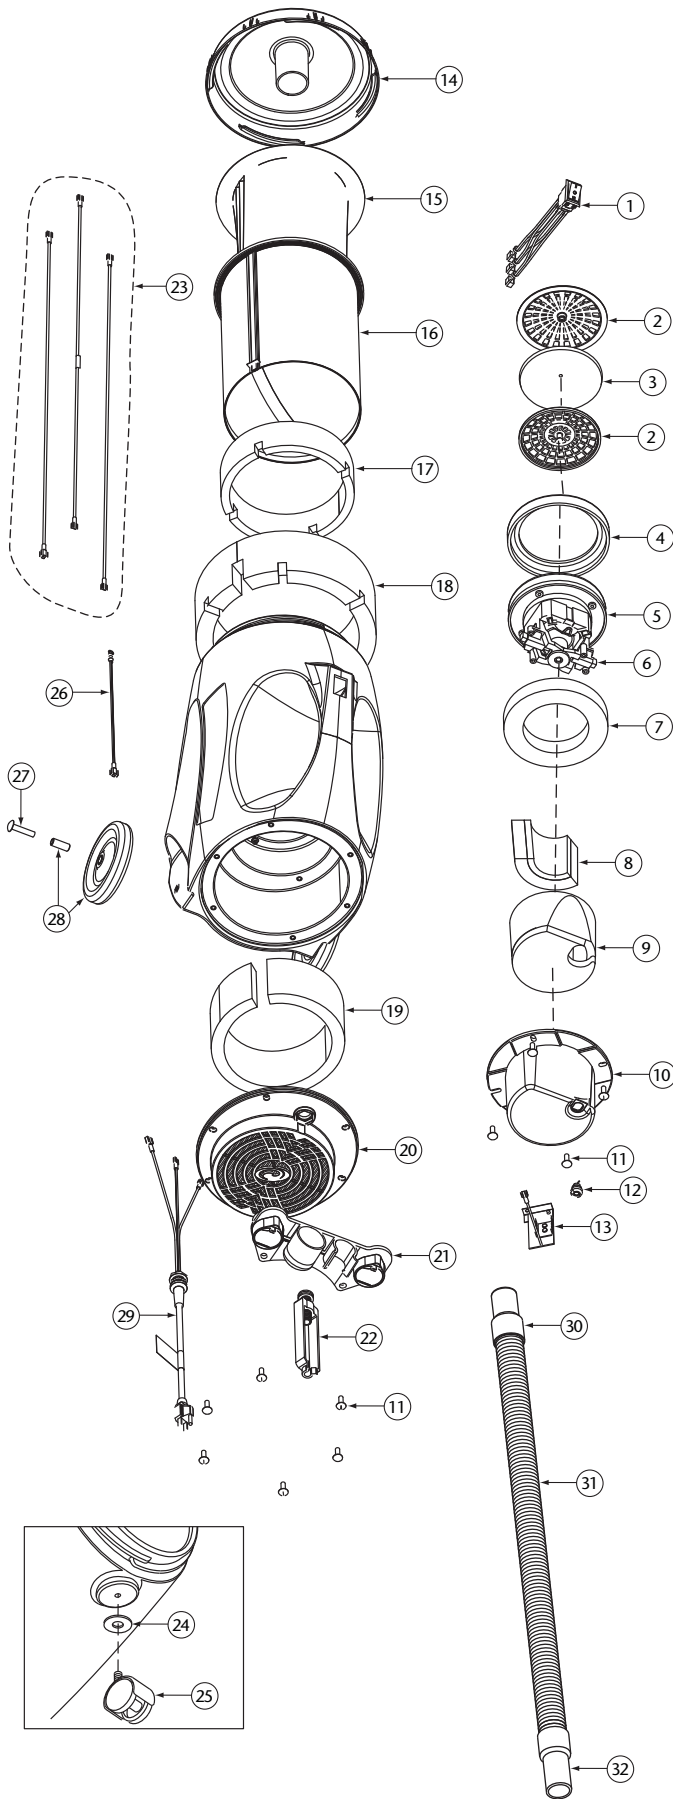

QUIETPRO CN HEPA PARTS

No.	Product Name	Qty	List Price
1	105991 On/Off Switch (2 Stage)	1 ea.	$15.30
2	102784 Dome Filter w/Filter Media	1 ea.	7.50
3	101949 Replacement Foam Media for Dome Filter	1 ea.	1.26
	102761 High Filtration Disk (Optional)	2/pk	10.29
4	103236 Motor Seal	1 ea.	6.25
5	106103 Motor/Fan (120V) for QuietPro CN HEPA w/Crimps	1 ea.	91.93
6	105697 Carbon Brush Set for QuietPro CN HEPA Motor (Domel Motor)	1 set	19.98
7	105430 Upper Foam Compression Ring	1 ea.	13.80
8	105949 Noise Suppression Filter Assembly	1 ea.	20.01
9	105948 Noise Suppression Foam	1 ea.	11.36
10	103121 Motor Mount	1 ea.	17.89
11	103266 Motor Mount and Vented Exhaust Cover Screw Kit	1 set	5.45
12	102127 Small Strain Relief	1 ea.	.28
13	105653 Dual Speed Module F/Quiet Pro	1 ea.	57.32
14	103318 Top Cap, Black	1 ea.	32.48
15	104544 698 Sq. In. Intercept Micro Filter	10/pk	24.48
16	103115 Micro Cloth Filter	1 ea.	29.41
17	103125 Foam Inlet Damper B	1 ea.	9.30
18	103124 Foam Inlet Damper A	1 ea.	13.34
19	103256 Rear Foam Diffuser	1 ea.	11.25
20	103638 Replacement HEPA Filter Kit and Mounting Screw (includes: #29)	1 ea.	117.78
21	103117 Tool Dock	1 ea.	18.75
22	103441 Cord Lock	1 ea.	11.37
23	106203 Wire Harness Assembly: 3 Wires and Strain Relief	1 set	21.63
24	103545 Conical Washer for Swivel Caster	1 set	4.11
25	103114 Swivel Caster	1 ea.	11.25
26	106107 Ground Jumper	1 ea.	9.20
27	103268 Rear Wheel Mounting Screw Kit: 2 Screws	1 set	1.88
28	103267 Rear Wheel Assembly Kit: 2 Wheels, 2 Spacers, 2 Screws	1 set	16.55
29	103215 Power Cord (18" 14/3) Assembly w/Locknut and Washer	1 ea.	18.12
30	100694 Replacement Swivel Cuff (Black) 1 1/2"	1 ea.	5.13
31	103172 78" Static Dissipating Hose w/Cuffs (Black) 1 1/2"	1 set	32.48
32	103150 Replacement Long Swivel Cuff (Black) 1 1/2"	1 ea.	10.66
	101678 50' Extension Cord (Not Shown)	1 ea.	31.05