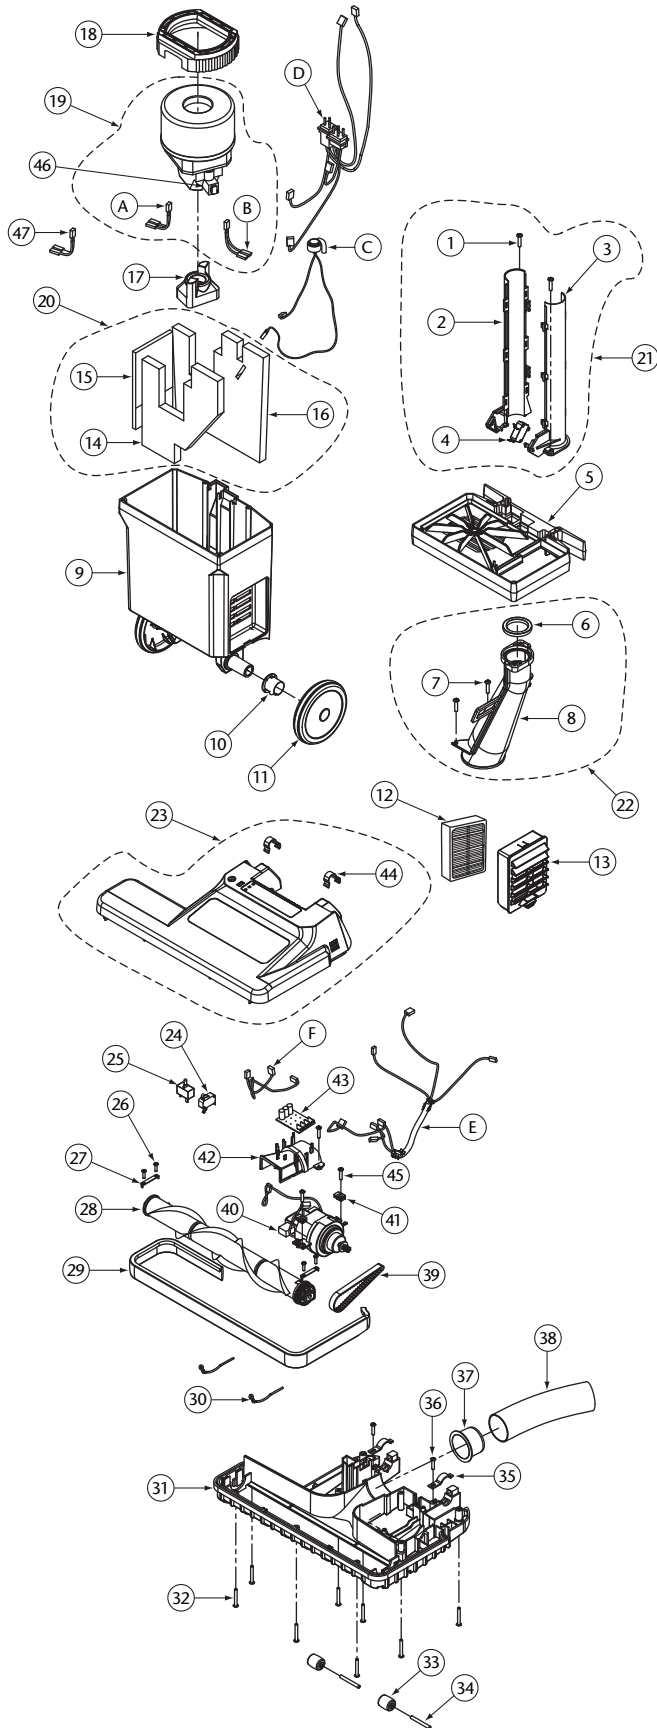

PROFORCE 1500XP PARTS

No.	Product Name	Qty	List Price
1	104209 Screw, Phillips, 4mm x 12mm F/Wand Guide	2/pk	$2.63
2	104261 Guide, Wand, Upper Left	1 ea.	3.31
3	104260 Guide, Wand, Upper Right	1 ea.	3.31
4	104263 Switch, Wand Lockout	1 ea.	7.28
5	104245 Bulkhead, Dark Grey	1 ea.	14.63
6	104253 Seal, Lower Air Duct, Nitrile	1 ea.	1.22
7	104267 Screw, Phillips, 4mm x 19mm F/Lower Air Duct	2/pk	3.98
8	104250 Air Duct	1 ea.	10.31
9	104536 Motor Housing, Charcoal	1 ea.	32.20
10	104504 Bearing, Pivot	2/pk	3.31
11	104306 Wheel, Rear	2/pk	12.13
12	105136 Filter, Exhaust, HEPA Media	1 ea.	6.62
13	104246 Cover, Filter Cartridge, Charcoal	1 ea.	4.97
14	103532 Foam, Sound, Motor Housing, Front Panel	1 ea.	5.16
15	103533 Foam, Sound, Motor Housing, Left Panel	1 ea.	3.03
16	103531 Foam, Sound, Motor Housing, Rear Panel	1 ea.	7.28
17	104247 Motor Mount, Lower Nitrile	1 ea.	6.07
18	104249 Motor Mount, Upper Nitrile	1 ea.	10.31
19	104957 Motor Assembly w/Jumpers (includes: A, B)	1 kit	72.77
20	105488 Motor Housing Sound Filter (includes: #14,15,16)	1 kit	14.55
21	105490 Wand Kit (includes: #1, 2, 3, 4)	1 kit	9.70
22	105489 Air Duct Kit (includes: #6, 7, 8)	1 kit	10.92
23	104494 Power Nozzle Cover w/Detent Springs & Decal	1 ea.	29.95
24	104279 Switch, Safety, Power Nozzle Lockout	1 ea.	13.08
25	104212 Circuit Breaker	1 ea.	16.35
26	104496 Screw, Phillips, 2.9mm x 35mm, F/Brush Retainer	4/pk	5.05
27	104499 Retainer, Brush Roll	2/pk	2.43
28	104216 Brush Roll, Power Nozzle, 14"	1 ea.	28.90
29	104218 Bumper, Power Nozzle, Vinyl	1 ea.	6.62
30	104500 Brace, Formed Wire, F/Power Nozzle Base	2/pk	2.43
31	104221 Baseplate, Power Nozzle	1 ea.	37.60
32	104497 Screw, Phillips, 4mm x 35mm F/Base Cover	8/pk	5.73
33	104501 Roller, Front	2/pk	4.41
34	104502 Shaft, Front Roller Axle	2/pk	2.43
35	104503 Clamp, Rear Wheel	1 set	4.24
36	104495 Screw, Phillips, 4mm x 19mm F/Powerhead	5/pk	3.31
37	104227 Sleeve, Hose, Air Duct	1 ea.	2.43
38	104230 Hose, Power Nozzle to Air Duct, Lower	1 ea.	5.60
39	104217 Belt, Drive, F/Brush Roll	1 ea.	5.51
40	104506 Motor, Power Nozzle with Crimps	1 ea.	71.75
41	104498 Grommet, Vibration, Power Nozzle Motor, Nitrile	2/pk	2.43
42	104224 Cover, Air Duct, Power Nozzle	1 ea.	4.56
43	104226 Board, Vacuum Operation Indicator	1 ea.	8.82
44	104507 Spring, Detent, Upright Lock	2/pk	3.31
45	105371 Screw, Phillips, 4.2mm x 19mm, F/Power Nozzle Motor	2/pk	2.21
46	105281 Carbon Brush Set for ProForce Motor	1 set	19.98
47	105760 Thermal Protector	1 ea.	8.92
105754	Wire Harness Kit includes:	1 set	31.43
	A. Harness, Jumper, Red		
	B. Harness, Jumper, White		
	C. Sensor, Bag Full Indicator		
	D. Harness, Main Power Supply		
	E. Harness, Wire, Power Nozzle		
	F. Harness, Power Nozzle Switch