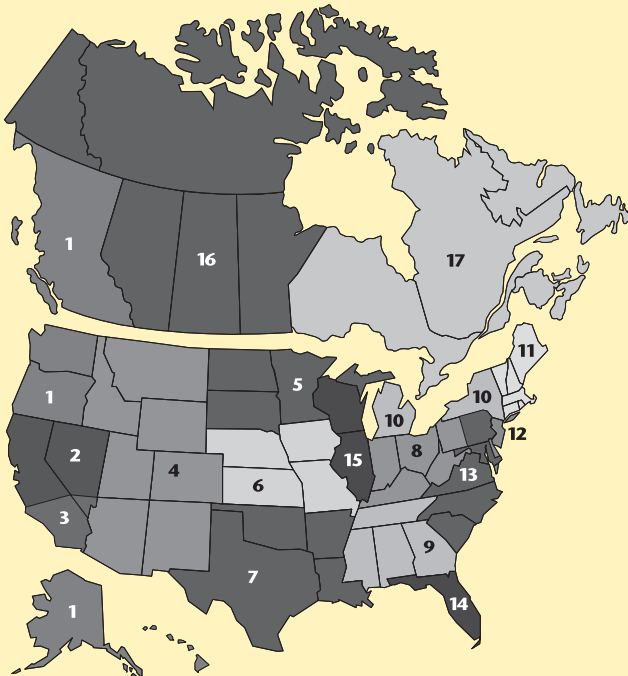

1 Ryan, Saffel & Associates AK, WA, OR, HI 2731 152nd Avenue, NE Redmond, WA 98052-5544 (425) 885-7090 (800) 869-7053 FAX (425) 881-8733 rsaf@ryansaffel.com	6 K.J.A., Inc. NE, IA, KS, MO 9000 Fernald Drive St. Louis, MO 63123 (314) 842-6222 (800) 892-1733 FAX (800) 329-9552 ken@kjainc.com	11 Market Advantage Plus VT, NH, ME, MA, CT, RI 56 Leonard St., Unit 4 Foxboro, MA 02035 (508) 543-3605 (800) 564-6320 (New England only) FAX (508) 543-7147 info@marketadvantageplus.com
2 Access Group N. CA Northern CA, Northern NV 14470 Doolittle Drive San Leandro, CA 94577 (510) 567-1000 (800) 482-6088 FAX (510) 567-1005 RPutyrae@accessgroupnca.com	7 Demlow Marketing OK, AR, TX, LA 4910 Darling St. Houston, TX 77007 (713) 864-2947 (800) 334-4923 FAX (713) 864-7054 jshoffner@demlow.com	12 Bull'sEye NJ, Metro NY, Long Island, NY 73 Cedar Avenue Hershey, PA 17033 (717) 533-3601 (888) 381-8892 FAX (717) 533-4671 bullseye@bullseyeinc.net
3 Access Group S. CA Southern CA, Southern WI 912 W. Tenth Street Azusa, CA 91702 (626) 815-4200 (800) 540-9001 FAX (626) 815-4300 jstone@accessgroupsc.com	8 Osborne Sales Group IN, OH, Western PA, KY, WV 4010 North Bend Road, Suite 101 Cincinnati, OH 45211 (513) 481-6200 (800) 837-4933 FAX (513) 389-3992 sales@osbornegroup.net	13 Buckley & Associates Eastern PA, DE, MD, DC, VA, NC, SC 5707 Centre Square Dr. Centreville, VA 20120 (703) 631-8138 FAX (703) 631-7841 Buckleyrep@aol.com
4 TRC Marketing, Inc. MT, ID, WY, UT, CO, AZ, NM, El Paso 4665 Joliet Street Denver, CO 80239 (303) 373-1940 (800) 748-2290 FAX (303) 371-1557 laurie@trcmarketinginc.com	9 Hinton Sales, Inc. TN, MS, AL, GA 6659-D Peachtree Industrial Blvd. Norcross, GA 30092 (770) 326-6455 (800) 344-2638 FAX (770) 326-6189 hsi.inc@hintonales.com	14 The DeBolt Company, Inc. FL 3650 Coral Ridge Dr., Suite 112 Coral Springs, FL 33065 (954) 255-5061 (800) 866-0618 FAX (800) 860-0618 chris@DeBoltCo.com
5 D.C. Brown, Inc. ND, SD, MN, Northwest WI 7104 Ohms Lane, Ste. 214 Minneapolis, MN 55439-2129 (952) 896-1890 FAX (952) 896-1970 service@dcbrowninc.com	10 The Stockdale Company Upstate NY, MI 4159 Holland-Sylvania Rd., Ste. 104 Toledo, OH 43623-4801 (419) 885-2497 (866) 885-2497 FAX (419) 885-8124 sales@stockdaleco.com	15 The RTF Group, Inc. IL, WI 49 Sherwood Terrace, #49C Lake Bluff, IL 60044 (847) 234-7300 (800) 860-6162 FAX (847) 234-7301 info@rtfgroup.com

Canada

1. **1 British Columbia**
   Ryan, Saffel & Associates
   2731 152nd Avenue, NE
   Redmond, WA 98052-5544
   (425) 885-7090
   (800) 869-7053
   FAX (425) 881-8733
   rsaf@ryansaffel.com
2. **16 Western Canada (except BC)**
   Rev Sales & Marketing, Inc.
   AB, SK, MB, YT, NWT, NU
   505-8840, 210 St.
   Langley, BC Canada V1M 2Y2
   (604) 338-1849
   FAX (604) 513-1811
   rod@revsales.com
3. **17 Eastern Canada**
   McConnell-Spadafora
   ON, QC, NB, NS, PEI, NL
   850 Legion Road, Unit 4
   Burlington, ON Canada L7S 1T5
   (905) 681-9563
   (866) 700-8889
   FAX (905) 681-1727
   mcspad@on.aibn.com

FOR MORE INFORMATION ABOUT OUR COMPLETE LINE OF COMMERCIAL VACUUMS,
CALL **866.888.2168** OR VISIT **www.pro-team.com**