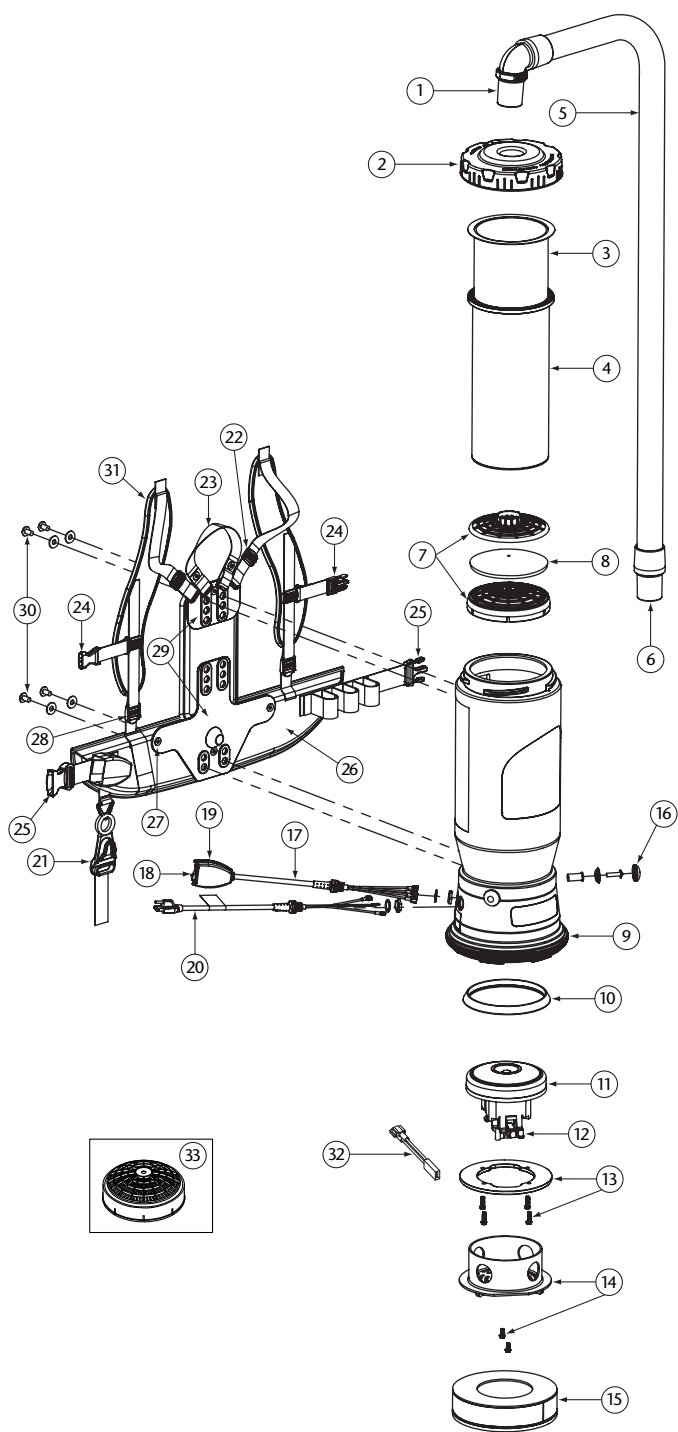

SUPER QUARTERVAC/SUPER QUARTERVAC HEPA PARTS

No.	Product Name	Qty	List Price
1	101928 Replacement Double Swivel Elbow Cuff (Black) 1 1/2"	1 ea.	$8.63
2	106073 Twist Cap (Purple)	1 ea.	27.48
3	100431 496 Sq. In. Intercept Micro Filter	10/pk	15.29
4	100564 Micro Cloth Filter	1 ea.	23.29
5	103048 Static-Dissipating Hose (Black) w/Cuffs 1 1/2"	1 ea.	23.74
6	100694 Replacement Swivel Cuff (Black) 1 1/2"	1 ea.	5.13
7	100030 Dome Filter w/Foam Media	1 ea.	7.50
8	100343 Foam Filter Media for Dome Filter	1 ea.	1.26
	101220 High Filtration Disk (optional)	2/pk	10.09
9	100586 Bottom Bumper	1 set	6.88
10	100014 Tetraseal	1 ea.	11.25
11	105162 Motor/Fan (120 V) w/Crimps	1 ea.	112.42
	100379 Motor Ground Wire Clamp Set w/Screws	1 set	5.62
	100380 Motor Crimp Set: 4 Female, 4 Male, Ground Crimp Connector	1 set	9.99
12	105164 Carbon Brush Set (Domel)	1 set	19.98
	101720 Carbon Brush Set (Ametek)	1 set	19.98
13	100335 Motor Compression Ring w/Screws	1 set	10.62
	100378 Compression Ring Screws: 4 Screws	1 set	2.81
14	105044 Motor Shroud Cover w/Screws: 2 Screws	1 set	21.41
15	105800 Sound Muffler	1 ea.	22.99
16	100368 Motor Mounting System Set: 3 Well Nuts, 3 Bolts, 3 Washers, 3 Covers	1 set	12.49
17	101714 Switch Cord w/Crimps	1 set	15.50
	101610 Switch Cord Assembly (includes: #17, 18, 19)	1 ea.	34.98
18	106066 On/Off Switch (must use with #106287)	1 ea.	6.80
	106287 Switch Box w/Velcro and Screws	1 ea.	16.77
19	101472 Switch Box w/Velcro, Screws and Switch	1 set	22.48
20	100641 Power Cord (18" 14/3) Assembly	1 set	18.12
21	102604 Schulte Cord Holder	1 ea.	8.35
22	100358 Shoulder Strap Plastic Adjustment Buckle (Top)	1 ea.	.94
23	101737 Carry Handle w/Rivet and Washer Set	1 set	8.13
24	103627 Sternum Strap Buckles (Latch and Keeper)	1 set	2.00
25	106719 Waist Belt Keeper and Latch	1 ea.	11.32
26	100359 Waist Belt (includes: #25)	1 ea.	37.47
27	100375 Barrel Nut Connection Set for Backplate (Replacement)	1 set	5.62
28	100357 Shoulder Strap Plastic Adjustment Buckle (Bottom)	1 ea.	.94
29	105046 Backplate (includes: #27)	1 ea.	24.99
	103166 Backplate System Complete (includes: #23, 26, 29, 30, 31)	1 set	62.46
30	100716 Backplate (Black) Connection Set: 4 Screws w/Washers	1 set	12.49
31	100356 Shoulder Strap Assembly (includes: #22, 24, 28)	1 set	16.24
	100354 Strap Assembly Complete (includes: #26, 31)	1 set	49.97
32	103476 Thermal Protector	1 ea.	13.70
33	106526 Replacement HEPA Dome Filter	1 ea.	10.29
	101678 50' Extension Cord (Not Shown)	1 ea.	31.05