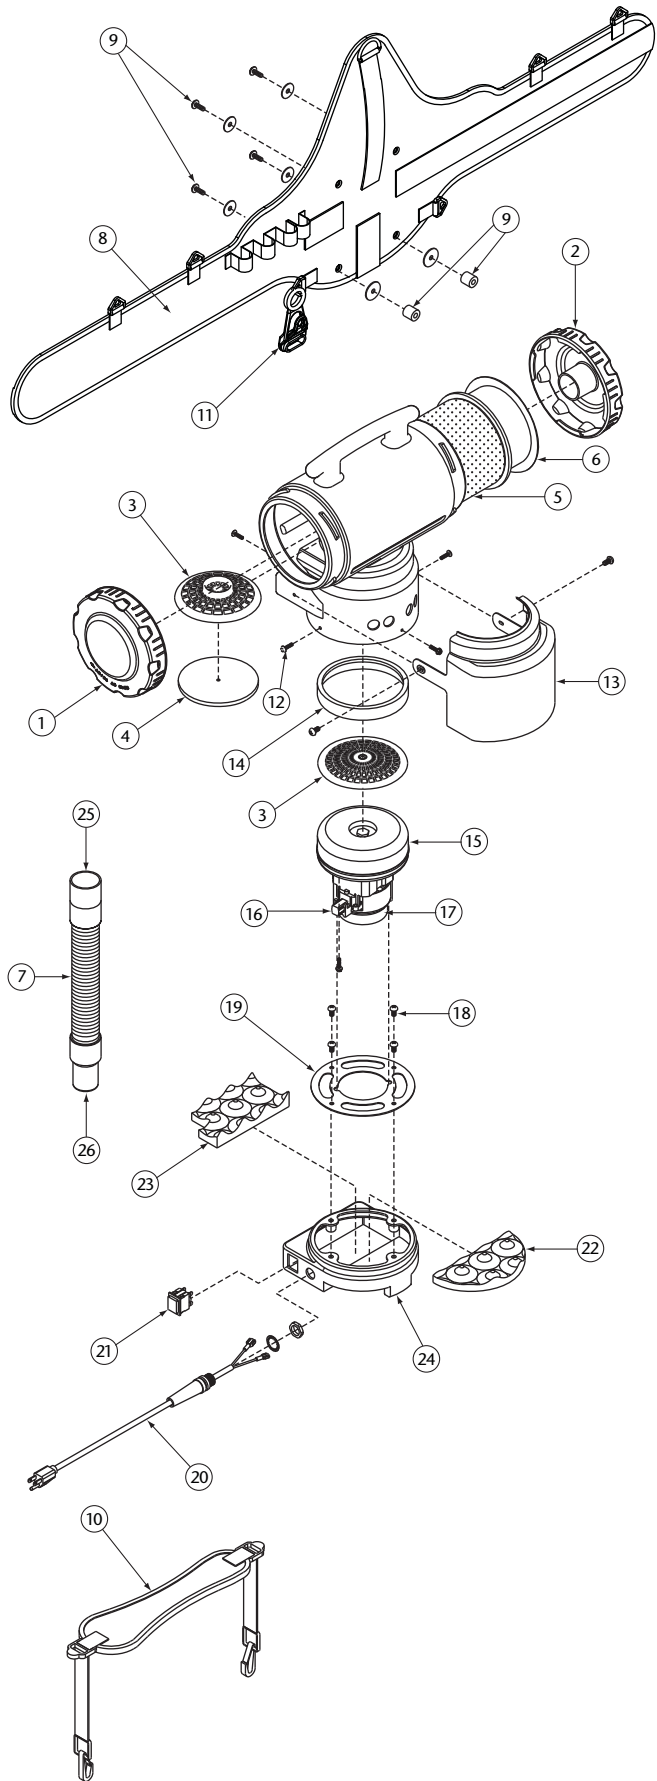

No.	Product Name	Qty	List Price
1	101288 Blind Twist Cap Assembly (Grey)	1 ea.	$27.48
2	101934 Twist Cap for Hose Cuff (Grey)	1 ea.	27.48
3	102784 Dome Filter w/Foam Media	1 ea.	7.50
4	101949 Foam Filter Media for Dome Filter	1 ea.	1.26
	102761 High Filtration Disc (optional)	2/pk	10.29
5	100564 Micro Cloth Filter	1 ea.	23.29
6	100431 496 sq. in. Reusable Intercept Micro Filter	10/pk	15.29
7	101184 3' to 1' Stretch Hose w/Cuffs 1 1/4" (Black)	1 ea.	21.87
	101705 3' to 1' Stretch Hose w/Cuffs 1 1/2" (Black)	1 ea.	27.15
8	102878 Waist Belt w/Velcro®	1 ea.	68.98
	103025 Retrofit set: Waist Belt and Monostrap	1 set	58.90
9	101274 Waist Belt Connection Set: 4 Screws, 6 Washers, 2 Stand-offs	1 set	5.05
10	102879 Monostrap Assembly	1 ea.	18.75
11	102604 Shulte Cord Holder	1 ea.	8.35
12	101272 Step Cap Screw Kit: 4 Screws	1 set	3.12
13	101711 Shroud Retro Kit (Grey) w/2 Screws	1 ea.	24.99
14	103236 Motor Seal	1 ea.	6.25
15	101189 Motor/Fan (120 V) w/Crimps (Ametek)	1 ea.	106.00
16	102988 Carbon Brush Set for Motor (Ametek)	1 set	19.98
17	103043 Fan and Brush Cover Kit	1 ea.	18.12
18	101271 Motor Mount Screw Kit: 5 Screws, 4 Washers, 1 Nut	1 ea.	1.88
19	100950 Director Plate	1 ea.	11.74
20	101713 Power Cord (18" 14/3) Assembly Complete w/Strain Relief with Locknut and Washer	1 set	18.12
21	100743 Double Pole On/Off Switch	1 ea.	6.80
22	101228 Front Sound Foam Baffle	1 ea.	4.38
23	101229 Rear Sound Foam Baffle	1 ea.	3.75
24	103262 Step Cap (Grey) w/Attached Front Sound Foam	1 set	31.23
25	101437 Replacement Fixed Hose Cuff (Black) 1 1/2" to 1 1/4"	1 ea.	5.33
	101536 Replacement Fixed Hose Cuff (Black) 1 1/2"	1 ea.	4.01
26	101436 Replacement Swivel Cuff (Black) 1 1/4"	1 ea.	6.99
	100694 Replacement Swivel Cuff (Black) 1 1/2"	1 ea.	5.13
	101678 50' Extension Cord (Not Shown)	1 ea.	31.05