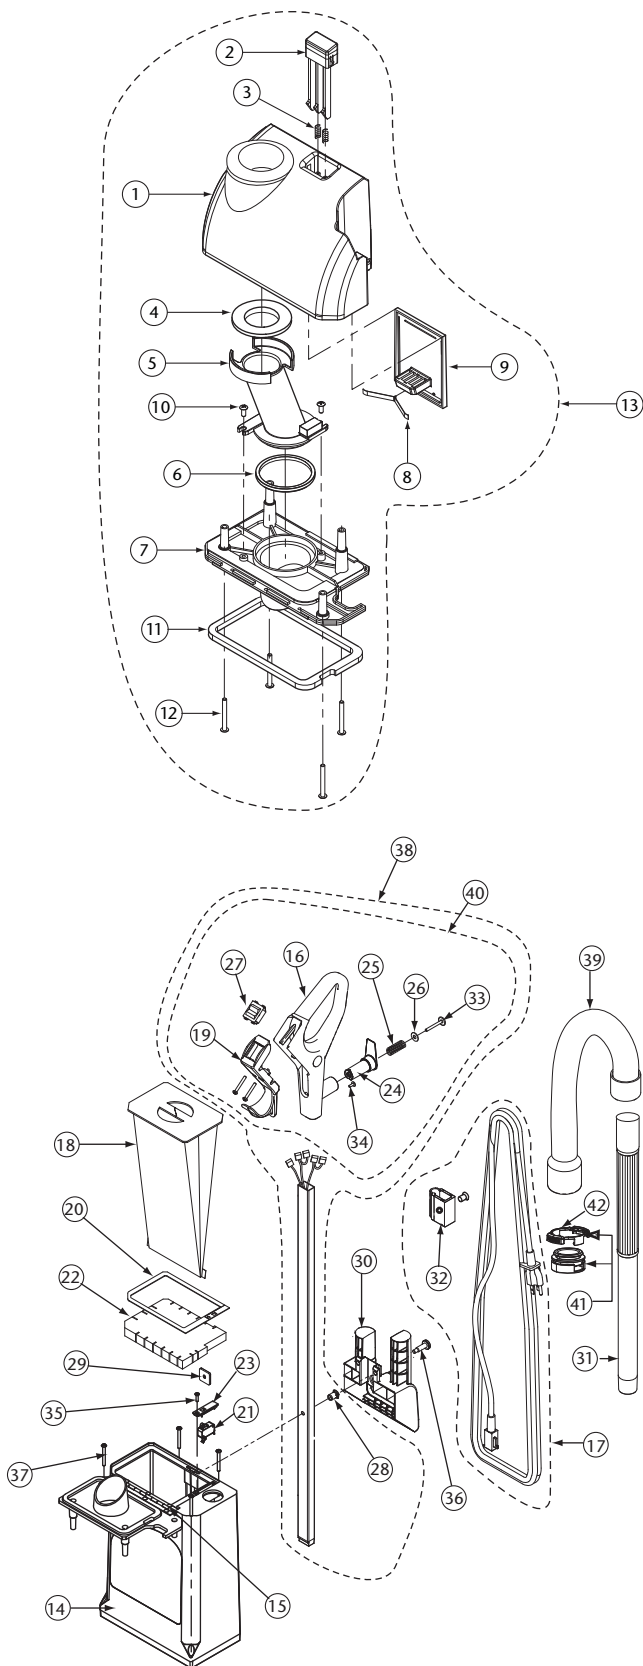

PROFORCE 1500XP PARTS

No.	Product Name	Qty	List Price
1	104234 Cover, Bag Housing, Grey F/XP	1 ea.	$16.54
2	104232 Latch, Release, Bag Cover	1 ea.	4.41
3	104233 Spring, Release Button, F/Bag Cover Latch	2/pk	2.21
4	104235 Seal, Transition Duct/Bag Cover, Upper	1 ea.	3.31
5	104236 Duct, Transition, Bag Cover, F/XP	1 ea.	6.62
6	104238 Seal, Transition Duct/Bag Cover Nozzle Plate, Lower	1 ea.	2.21
7	104239 Plate, Bag Cover Nozzle, F/XP	1 ea.	5.16
8	104242 Spring, Bag Cover Latch	1 ea.	3.31
9	104243 Plate, Bag Cover Latch	1 ea.	2.43
10	104505 Screw, Phillips, 4mm x 9.5mm	2/pk	2.21
11	104241 Gasket, Bag Cover	1 ea.	2.43
12	104493 Screw, Phillips, 4mm x 38mm	4/pk	4.05
13	105486 Filter Cover Kit w/Riveted Hinge and 6 Rivets (includes: #1-12)	1 kit	43.66
14	104490 Bag Housing Assembly, Grey w/Riveted Hinge & Decal Includes Bag Cover Nozzle Plate	1 ea.	39.69
15	104491 Rivet F/Bag Housing Assembly	6/pk	3.31
16	104255 Handle w/Over Mold and Decal	1 ea.	22.05
17	104284 Cord, Power, w/Strain Relief, 50' Yellow (includes: #32)	1 ea.	33.96
18	103483 Intercept Micro Filter	10/pk	10.99
19	105088 Handle Bezel w/Screws, F/XP	1 ea.	7.89
20	104738 Seal, Gasket, Bag Housing	1 ea.	2.43
21	104283 Switch, Filter, Lock-Out	1 ea.	10.31
22	104281 Filter, Double Layer Motor Intake	1 ea.	2.89
23	104282 Cover, Switch, Filter Lock-out	1 ea.	2.43
24	104268 Bracket, Cord Wrap	1 ea.	4.41
25	104269 Spring, Compression, Cord Wrap Bracket	1 ea.	2.43
26	104270 Washer, Compression Spring, Cord Wrap Bracket	1 ea.	1.10
27	105147 Switch, Rocker, On/Off	1 ea.	13.23
28	104264 Bushing, Handle Tube	1 ea.	1.22
29	104259 Plate, Handle Nut	1 ea.	1.22
30	104265 Handle, Carry w/Tool Caddy, F/XP	1 ea.	5.51
31	104294 Wand, F/XP	1 ea.	14.55
32	105091 Clasp, Strain Relief Kit w/Fastner	1 ea.	6.07
33	104271 Screw, Cord Wrap, 4mm x 35mm, Phillips Round Head	1 ea.	2.21
34	104509 Screw, Phillips, M4 x 10mm x .07 Pitch, F/Handle Assembly	1 ea.	2.21
35	105075 Screw, Phillips, 2.9mm x 13mm, F/Switch Cover	1 ea.	3.94
36	104266 Screw, Handle Assembly	1 ea.	1.35
37	104493 Screw, Phillips, 4mm x 35mm	4/pk	4.05
38	104959 Handle, Tube Assembly Complete, F/XP (includes: #16, 19, 24, 25, 26, 27, 28, 33, 34, 38)	1 ea.	60.03
39	104961 Hose, Assembly w/Cuffs, F/XP (includes: #42)	1 ea.	42.45
40	105502 Handle Kit (includes: #16, 19, 24, 25, 26, 27, 33, 34)	1 kit	39.69
41	105573 Quick Release Hose Cuff	1 ea.	14.75
42	105572 Quick Release Clip	1 ea.	5.41