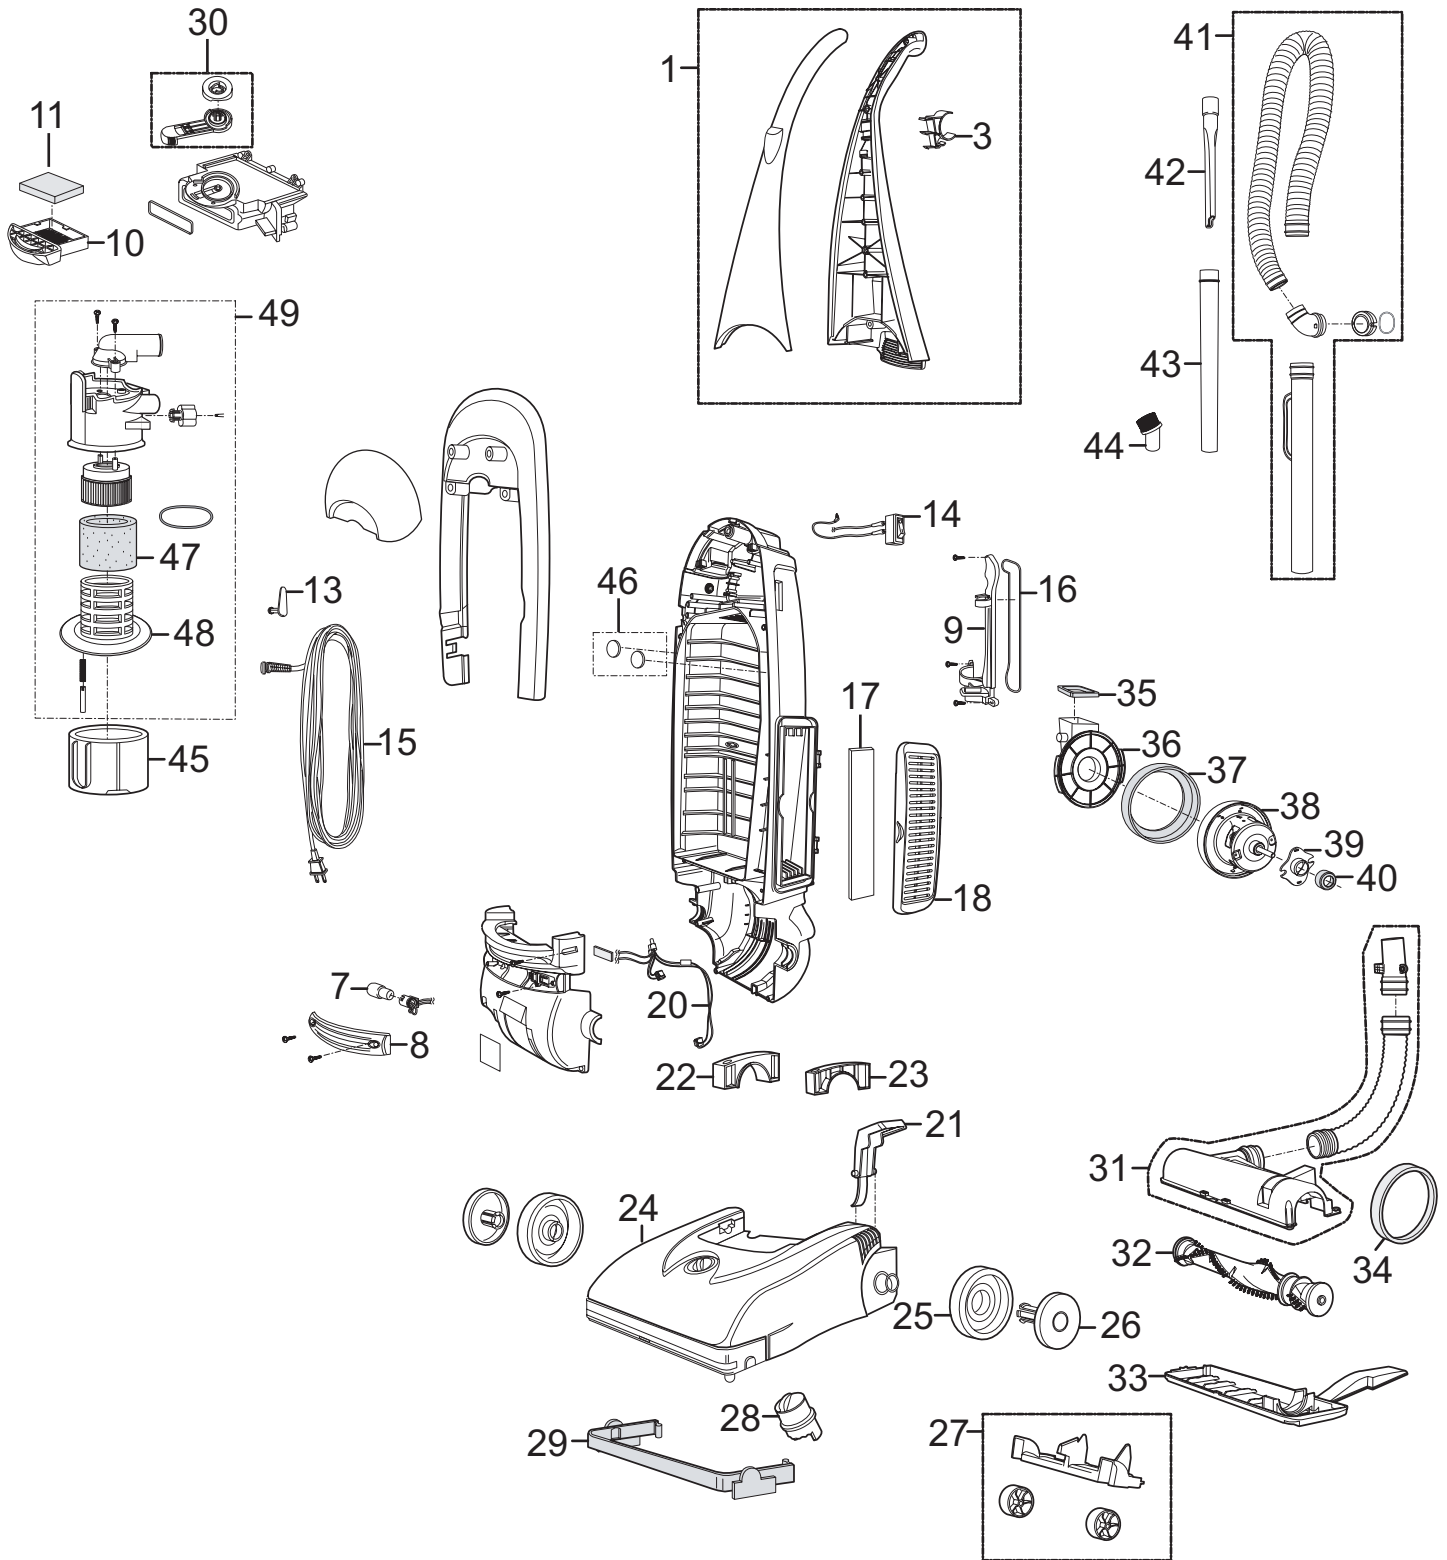

CleanView Bagless

Series 3590, 8900

BISSELL Service Center Dept.
1-800-457-1509
Fax: 1-800-517-9535
partner.bissell.com

Issued: 12/01

Revised: 11/04

©2004 BISSELL Homecare, Inc.

Upright Vacuum

CleanView™ Bagless

KEY	PART NO	DESCRIPTION
1	2031078	Upper Handle Assy. - Black
1	2031121	Upper Handle Assy. - Dusk Blue
3	2031028	Hanger - Hose
7	2031007	Lamp - Incandescent
8	2031008	Window - Lamp
9	2031076	Tool Caddy
10	2031072	Pre Motor Filter Tray - Dusk Blue
10	2031118	Pre Motor Filter Tray - Gray
11	2031073	Pre Motor Filter
13	2031018	Cord Release
14	2031035	Swich - Rocker
15	2031075	Power Cord
16	2031077	Gasket
17	2031009	Post Motor Filter
18	2031011	Post Motor Filter Grill
20	2031034	Wire Harness - Thermo
21	2031044	Lever Release
22	2031040	Right Neck Brush
23	2031039	Left Neck Brush
24	2031081	Brush Cover - Black
24	2031123	Brush Cover - Blue
25	2031043	Brush - Wheel
26	2031045	Cap - Wheel
27	2031080	Roller Assy. W/ Axle
28	2031079	Knob - Dusk Blue
28	2031122	Knob - Gray
29	2031114	Bumper
30	2031074	Lock n' Seal Lever - Dusk Blue
30	2031119	Lock n' Seal Lever - Gray
31	2031046	Case Drum Assy.
32	2032032	Brush
33	2031017	Access Plate
34	2031093	Belt
35	2031058	Motor Seal
36	2031057	Motor Case
37	2031060	Motor Cusion - Large
38	2031052	Motor
39	2031054	Motor Support
40	2031061	Motor Cusion - Small
41	2031036	Hose Assy.
42	2031063	Crevice Tool
43	2031084	Extension Wand
44	2031083	Dust Brush Tool
45	2031071	Dirt Cup - Dusk Blue
45	2031117	Dirt Cup - Clear
46	2031082	Gasket Set
47	2031085	Separation Flange Filter
48	2031086	Separation Flange Frame - Dusk Blue
48	2031115	Separation Flange Frame - Gray
49	2031064	Upper Tank Assy. - Dusk Blue
49	2031116	Upper Tank Assy. - Clear
xx	2031003	Handle Screw